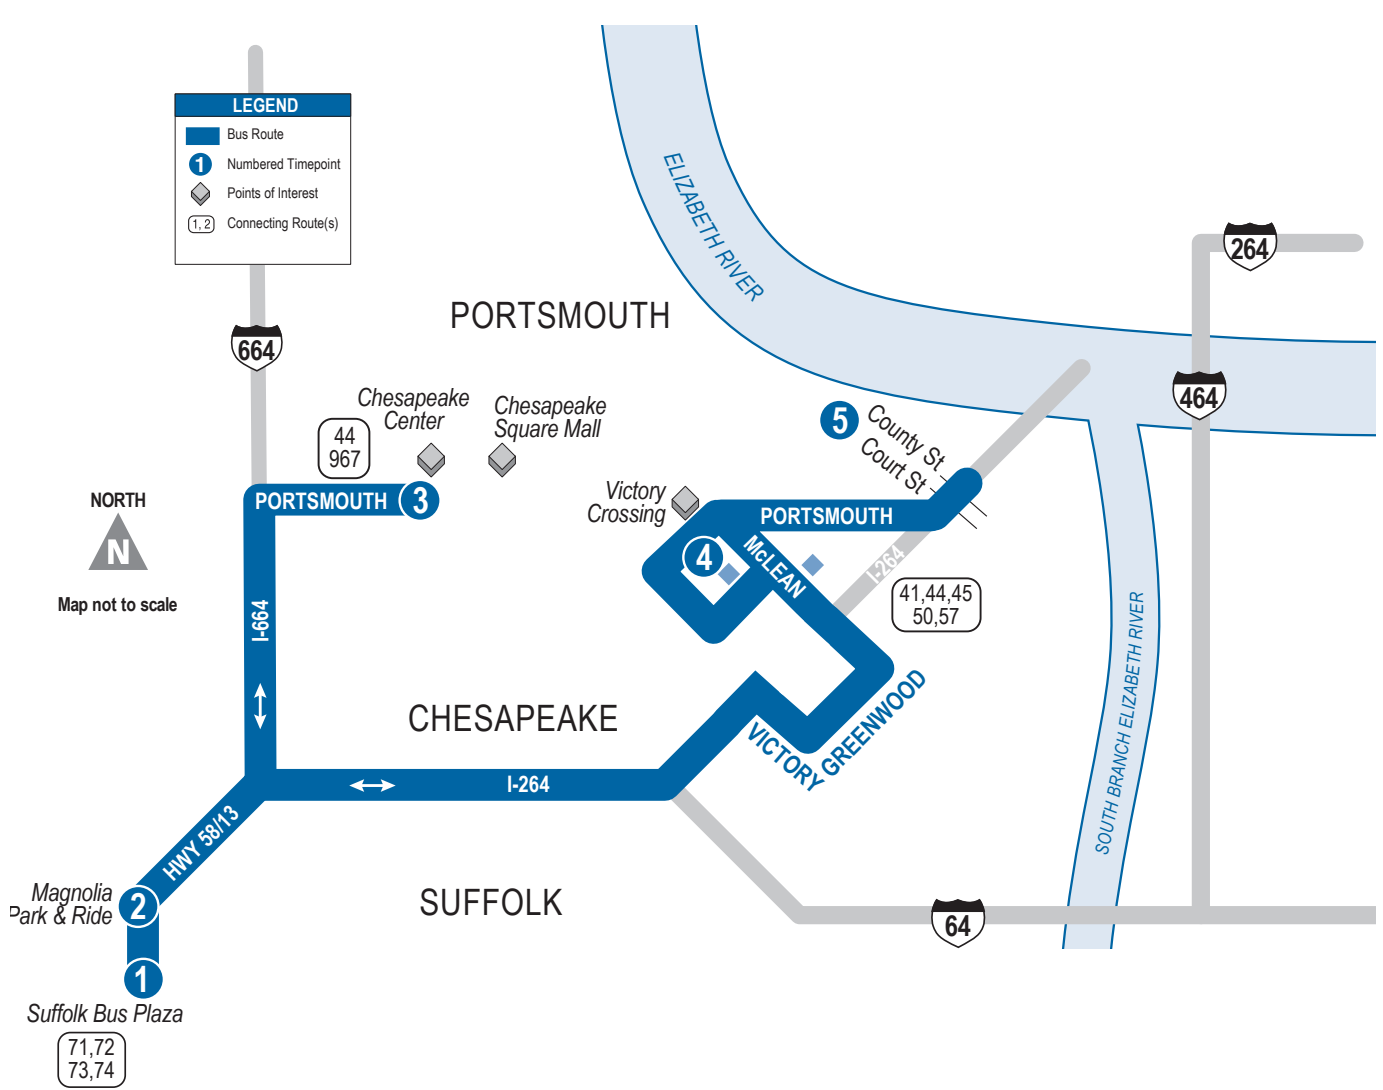

MAX ROUTE 962 Suffolk Bus Plaza to County St & Court St

MONDAY-FRIDAY: From Suffolk Bus Plaza to County St & Court St

1 Suffolk Bus Plaza	2 Magnolia Park & Ride	3 Chesapeake Center	4 Victory Crossing Transfer Area	5 County St & Court St
5:00	5:15	5:30	5:44	5:57
5:30	5:45	6:00	6:14	6:27
6:00	6:15	6:30	6:44	6:57
6:33	6:48	7:03	7:17	7:30
7:03	7:18	7:33	7:47	8:00
7:33	7:48	8:03	8:18	8:30
8:03	8:18	8:33	8:48	9:00
8:33	8:48	9:03	9:18	9:30
9:03	9:18	9:33	9:48	10:00
3:07	3:22	3:40	3:56	4:10
3:37	3:52	4:10	4:26	4:40
4:07	4:22	4:40	4:56	5:10
4:37	4:52	5:10	5:26	5:40
5:07	5:22	5:40	5:56	6:09
5:33	5:48	6:04	6:18	6:30
6:04	6:19	6:32	6:46	6:58
6:34	6:49	7:02	7:16	7:28

MAX ROUTE 962 County St & Court St to Suffolk Bus Plaza

MONDAY-FRIDAY: From County St & Court St to Suffolk Bus Plaza

5 County St & Court St	4 Victory Crossing Transfer Area	3 Chesapeake Center	2 Magnolia Park & Ride	1 Suffolk Bus Plaza
5:05	5:15	5:30	5:44	5:56
5:35	5:45	6:00	6:14	6:26
6:05	6:15	6:30	6:44	6:56
6:35	6:45	7:00	7:14	7:26
7:05	7:15	7:30	7:44	7:56
7:35	7:45	8:00	8:14	8:26
8:05	8:15	8:30	8:44	8:56
8:35	8:45	9:00	9:14	9:26
9:05	9:15	9:30	9:44	9:56
3:05	3:15	3:30	3:44	3:57
3:35	3:45	4:00	4:14	4:27
4:05	4:15	4:30	4:44	4:57
4:35	4:45	5:00	5:14	5:27
5:05	5:15	5:30	5:44	5:57
5:35	5:45	6:00	6:14	6:26
6:05	6:15	6:30	6:44	6:56
6:35	6:45	7:00	7:14	7:26

This route does not operate on Saturday or Sunday.
PM times in bold