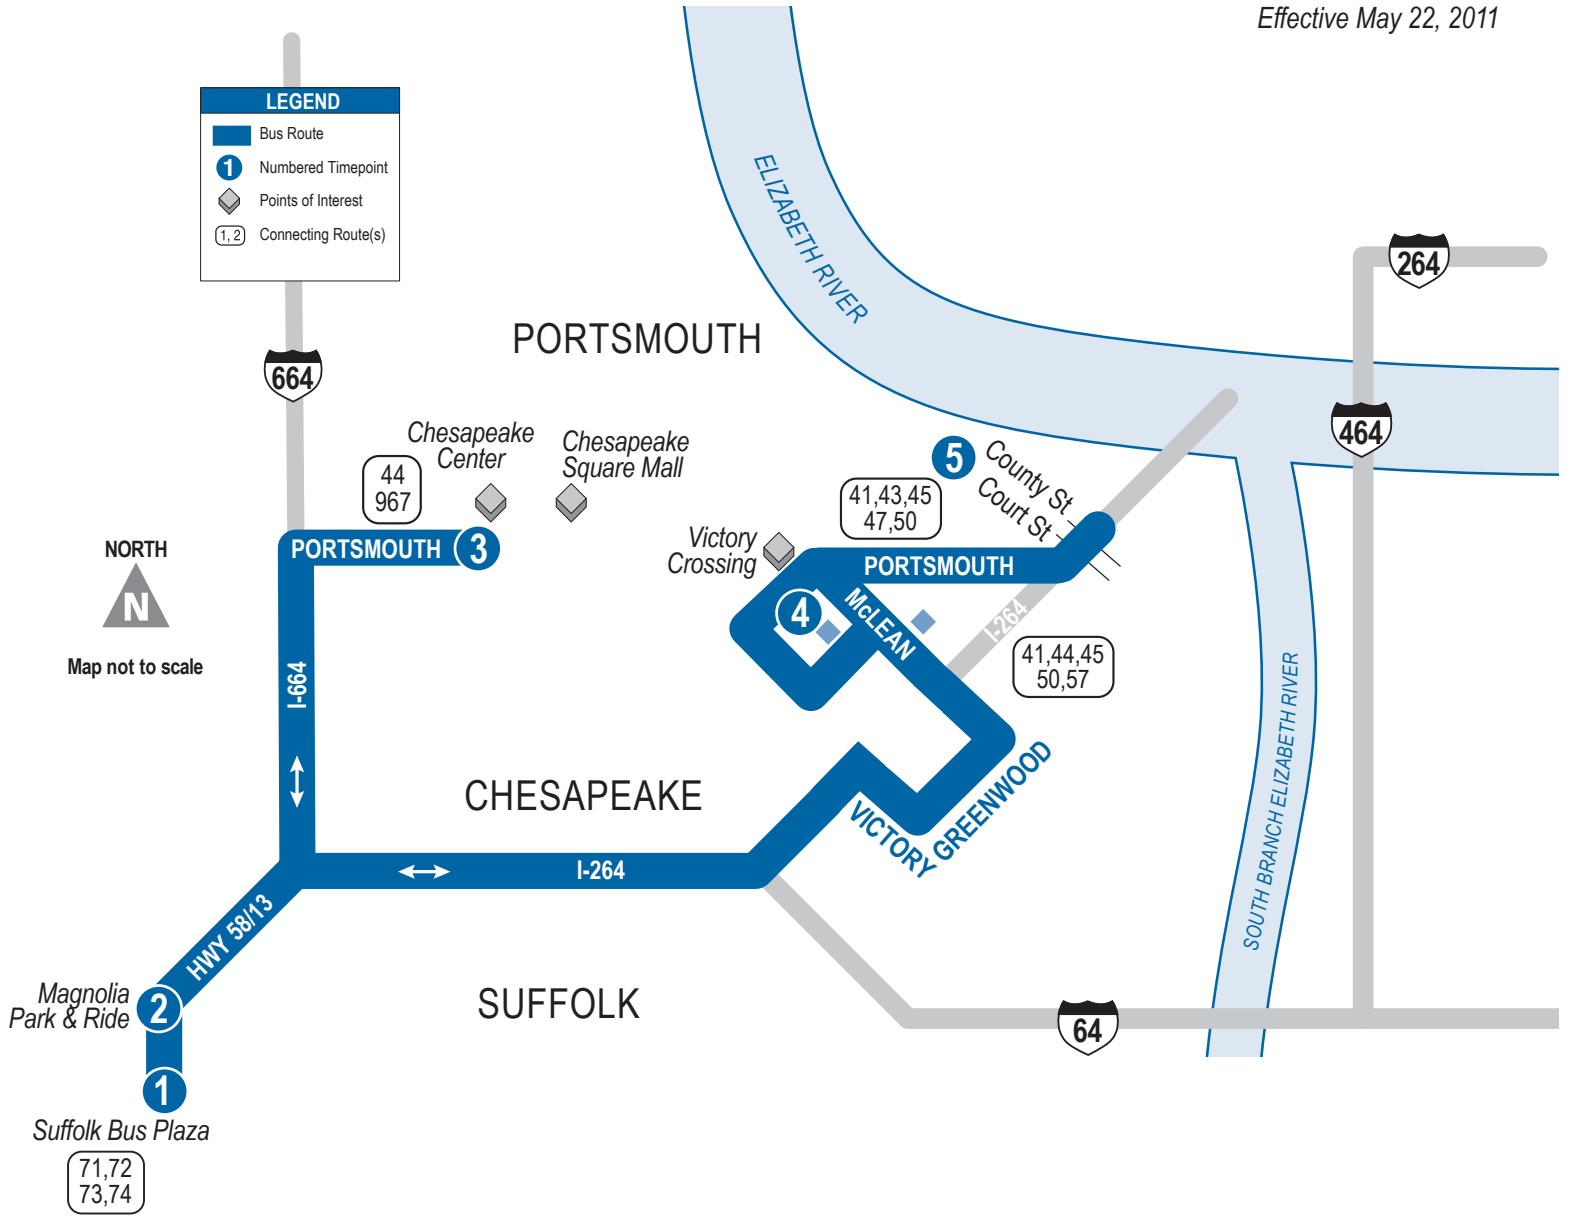

# MAX ROUTE 962 Suffolk Bus Plaza to County St & Court St

Effective May 22, 2011

PM times in bold  
This route does not operate on Saturday or Sunday.

## MONDAY-FRIDAY: From Suffolk Bus Plaza to County St & Court St

1 Suffolk Bus Plaza	2 Magnolia Park & Ride	3 Chesapeake Center	4 Victory Crossing Transfer Area	5 County St & Court St
4:55	5:10	5:25	5:39	5:52
5:55	6:10	6:25	6:39	6:52
7:03	7:18	7:33	7:47	8:00
8:03	8:18	8:33	8:48	9:00
<b>3:02</b>	<b>3:17</b>	<b>3:35</b>	<b>3:51</b>	<b>4:05</b>
<b>4:03</b>	<b>4:18</b>	<b>4:36</b>	<b>4:52</b>	<b>5:06</b>
5:05	5:20	5:38	5:54	6:07
6:06	6:21	6:34	6:48	7:00

## MAX ROUTE 962 County St & Court St to Suffolk Bus Plaza

## MONDAY-FRIDAY: From County St & Court St to Suffolk Bus Plaza

5 County St & Court St	4 Victory Crossing Transfer Area	3 Chesapeake Center	2 Magnolia Park & Ride	1 Suffolk Bus Plaza
5:03	5:13	5:28	5:42	5:54
6:03	6:13	6:28	6:42	6:54
7:05	7:15	7:30	7:44	7:56
8:05	8:15	8:30	8:44	8:56
<b>3:04</b>	<b>3:14</b>	<b>3:29</b>	<b>3:43</b>	<b>3:56</b>
<b>4:07</b>	<b>4:17</b>	<b>4:32</b>	<b>4:46</b>	<b>4:59</b>
5:07	5:17	5:32	5:46	5:59
6:11	6:21	6:36	6:50	7:02