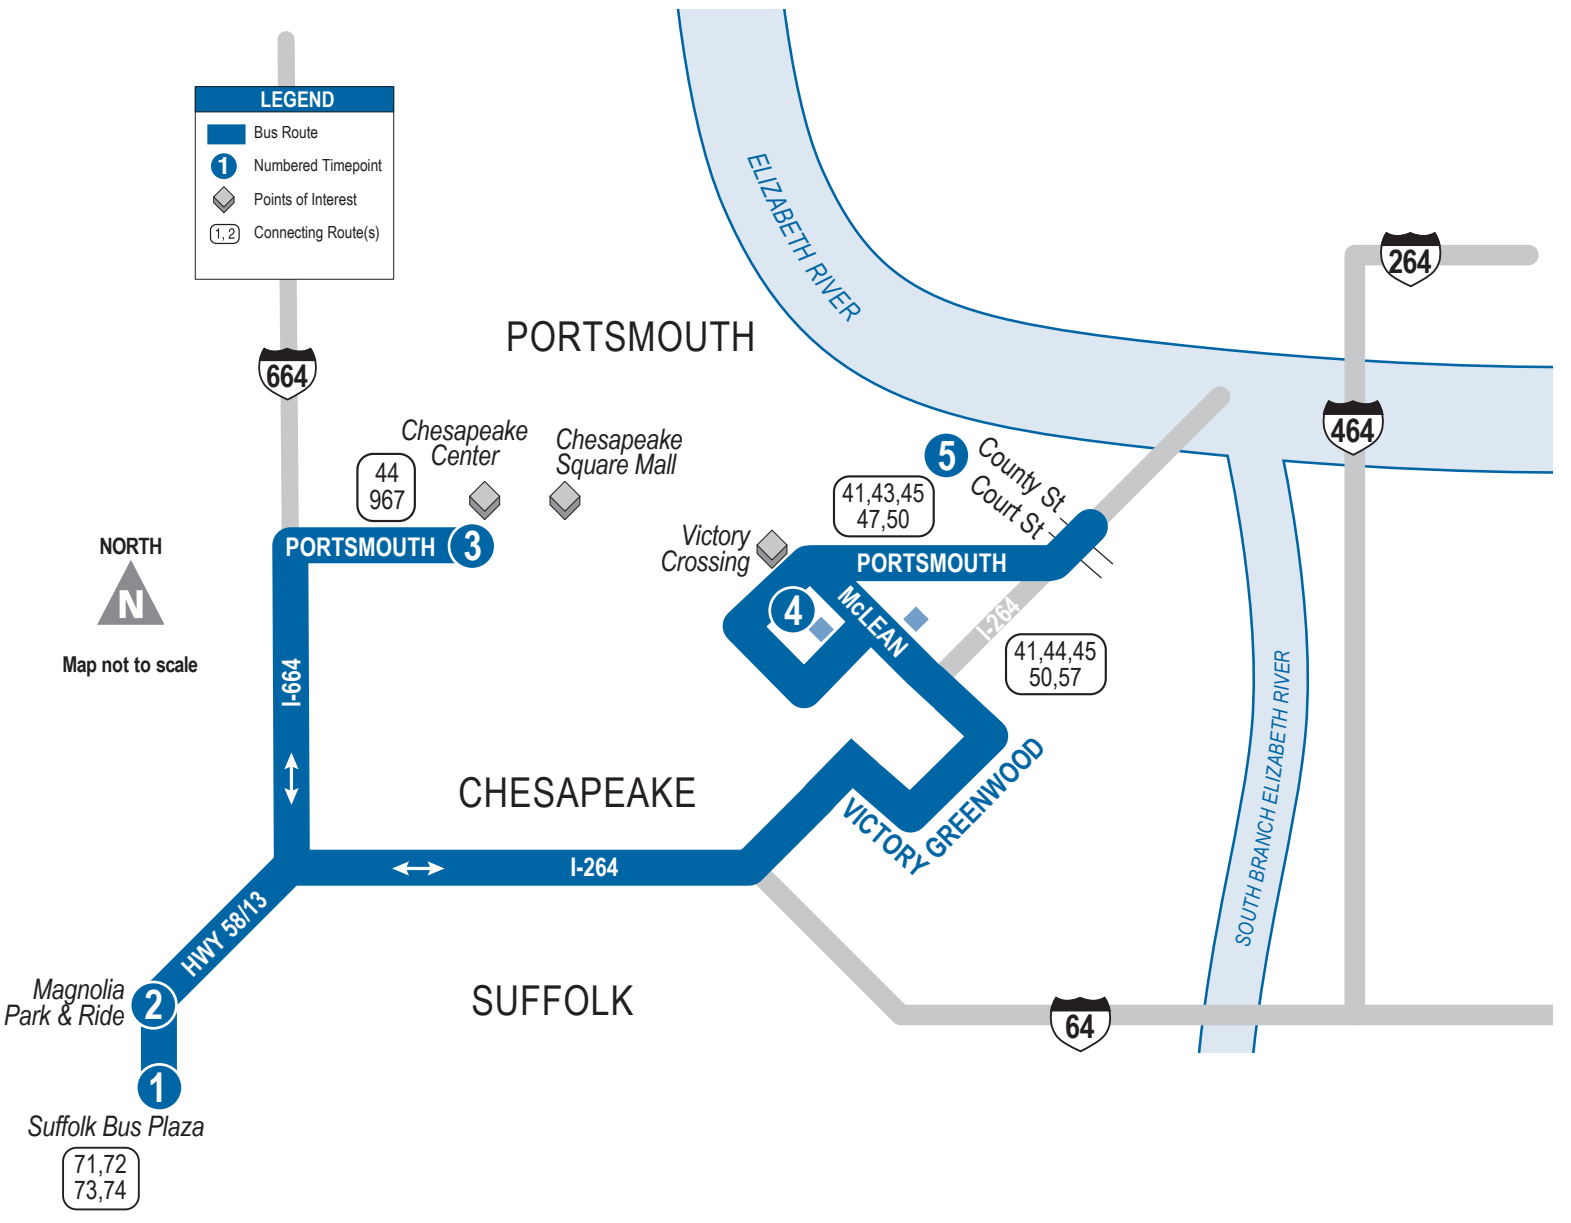

# MAX ROUTE 962 Suffolk Bus Plaza to County St & Court St

Effective May 22, 2011

PM times in bold  
This route does not operate on Saturday or Sunday.

## MONDAY-FRIDAY: From Suffolk Bus Plaza to County St & Court St

1 Suffolk Bus Plaza	2 Magnolia Park & Ride	3 Chesapeake Center	4 Victory Crossing Transfer Area	5 County St & Court St
4:55	5:10	5:25	5:39	5:52
5:55	6:10	6:25	6:39	6:52
7:03	7:18	7:33	7:47	8:00
8:03	8:18	8:33	8:48	9:00
<b>3:02</b>	<b>3:17</b>	<b>3:35</b>	<b>3:51</b>	<b>4:05</b>
<b>4:03</b>	<b>4:18</b>	<b>4:36</b>	<b>4:52</b>	<b>5:06</b>
5:05	5:20	5:38	5:54	6:07
6:06	6:21	6:34	6:48	7:00

## MAX ROUTE 962 County St & Court St to Suffolk Bus Plaza

## MONDAY-FRIDAY: From County St & Court St to Suffolk Bus Plaza

5 County St & Court St	4 Victory Crossing Transfer Area	3 Chesapeake Center	2 Magnolia Park & Ride	1 Suffolk Bus Plaza
5:03	5:13	5:28	5:42	5:54
6:03	6:13	6:28	6:42	6:54
7:05	7:15	7:30	7:44	7:56
8:05	8:15	8:30	8:44	8:56
<b>3:04</b>	<b>3:14</b>	<b>3:29</b>	<b>3:43</b>	<b>3:56</b>
<b>4:07</b>	<b>4:17</b>	<b>4:32</b>	<b>4:46</b>	<b>4:59</b>
5:07	5:17	5:32	5:46	5:59
6:11	6:21	6:36	6:50	7:02