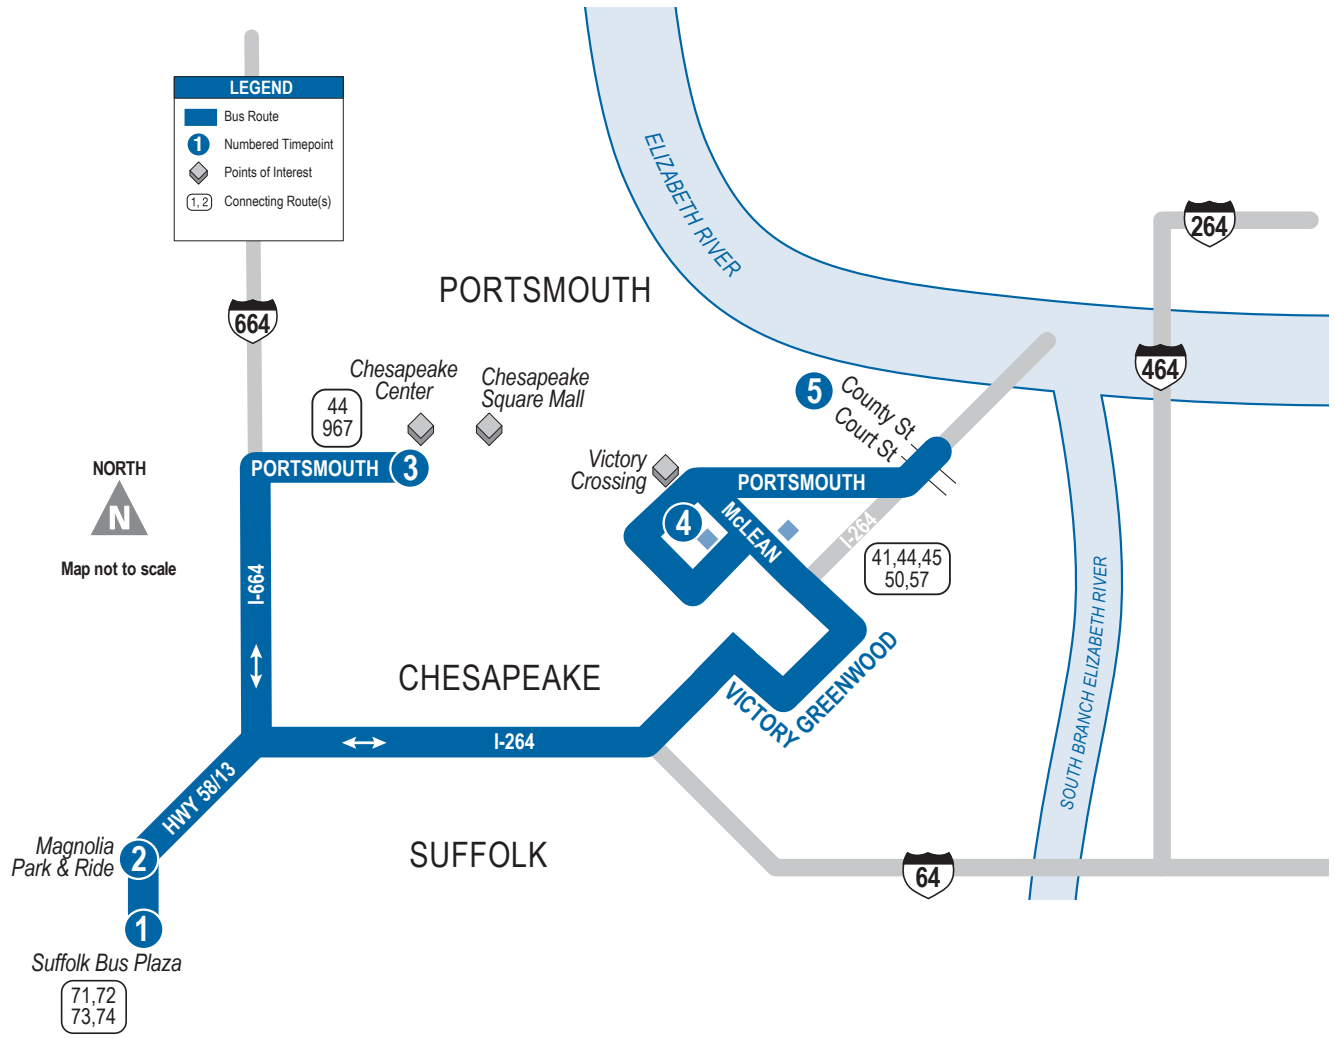

MAX ROUTE 962 Suffolk Bus Plaza to County St & Court St

MONDAY-FRIDAY: From Suffolk Bus Plaza to County St & Court St

1 Suffolk Bus Plaza	2 Magnolia Park & Ride	3 Chesapeake Center	4 Victory Crossing Transfer Area	5 County St & Court St
5:00	5:15	5:30	5:44	5:57
5:30	5:45	6:00	6:14	6:27
6:00	6:15	6:30	6:44	6:57
6:33	6:48	7:03	7:17	7:30
7:03	7:18	7:33	7:47	8:00
7:33	7:48	8:03	8:18	8:30
8:03	8:18	8:33	8:48	9:00
8:33	8:48	9:03	9:18	9:30
9:03	9:18	9:33	9:48	10:00
3:07	3:22	3:40	3:56	4:10
3:37	3:52	4:10	4:26	4:40
4:07	4:22	4:40	4:56	5:10
4:37	4:52	5:10	5:26	5:40
5:07	5:22	5:40	5:56	6:09
5:33	5:48	6:04	6:18	6:30
6:04	6:19	6:32	6:46	6:58
6:34	6:49	7:02	7:16	7:28

MAX ROUTE 962 County St & Court St to Suffolk Bus Plaza

MONDAY-FRIDAY: From County St & Court St to Suffolk Bus Plaza

5 County St & Court St	4 Victory Crossing Transfer Area	3 Chesapeake Center	2 Magnolia Park & Ride	1 Suffolk Bus Plaza
5:05	5:15	5:30	5:44	5:56
5:35	5:45	6:00	6:14	6:26
6:05	6:15	6:30	6:44	6:56
6:35	6:45	7:00	7:14	7:26
7:05	7:15	7:30	7:44	7:56
7:35	7:45	8:00	8:14	8:26
8:05	8:15	8:30	8:44	8:56
8:35	8:45	9:00	9:14	9:26
9:05	9:15	9:30	9:44	9:56
3:05	3:15	3:30	3:44	3:57
3:35	3:45	4:00	4:14	4:27
4:05	4:15	4:30	4:44	4:57
4:35	4:45	5:00	5:14	5:27
5:05	5:15	5:30	5:44	5:57
5:35	5:45	6:00	6:14	6:26
6:05	6:15	6:30	6:44	6:56
6:35	6:45	7:00	7:14	7:26

This route does not operate on Saturday or Sunday.
PM times in bold