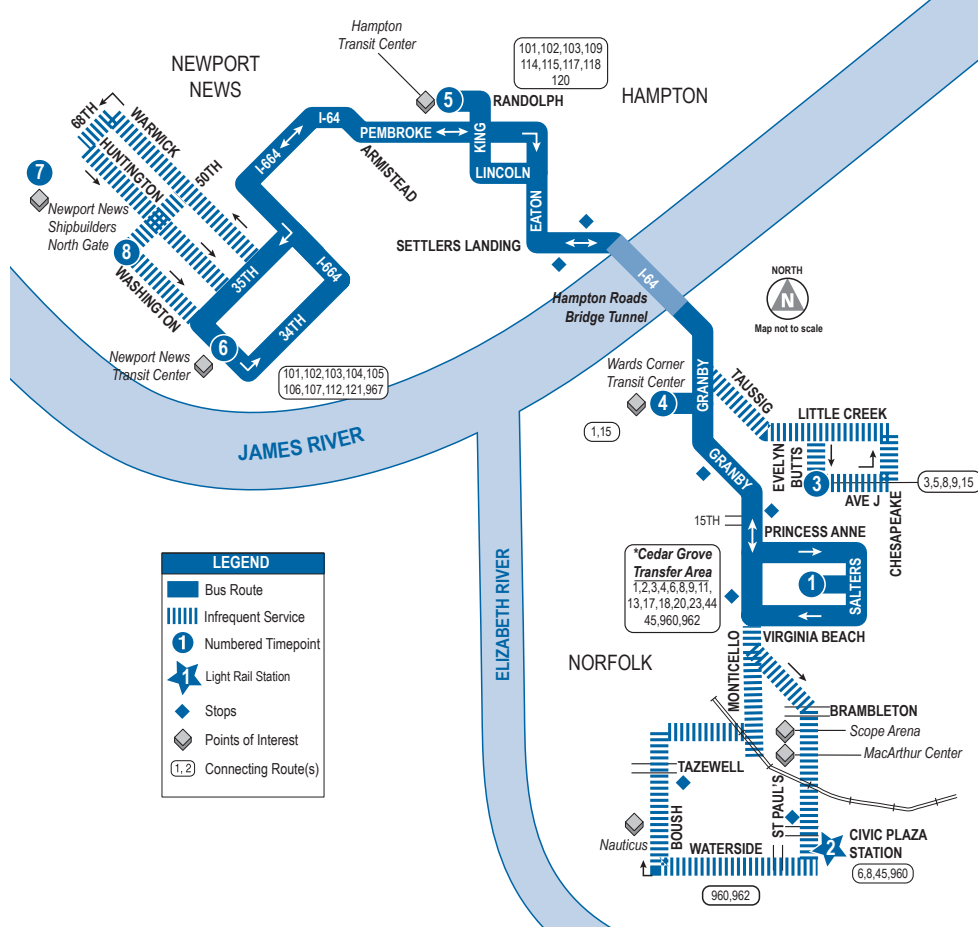

MAX ROUTE 961 Norfolk to Hampton to Newport News

Summer 2011

MONDAY - FRIDAY: From Norfolk to Hampton to Newport News

1 * Cedar Grove Transit Area	3 Evelyn Butts & Avenue J	4 Wards Corner	5 Hampton Transit Center	6 Newport News Transit Center	7 N.N. Shipbuilding North Gate	8 49th St & Washington	6 Newport News Transit Center
4:55	—	5:10	—	5:40	5:45	5:50	5:55
—	5:45	5:50	6:05	—	6:20	6:25	—
6:00	—	6:15	6:30	6:45	—	—	—
6:30	—	6:45	7:02	7:17	—	—	—
7:00	—	7:15	7:40	7:55	—	—	—
7:30	—	7:45	8:10	8:25	—	—	—
8:15	—	8:30	8:55	9:10	—	—	—
9:15	—	9:30	9:55	10:10	—	—	—
10:15	—	10:30	10:55	11:10	—	—	—
11:15	—	11:30	11:55	12:10	—	—	—
12:15	—	12:30	12:55	1:10	—	—	—
1:15	—	1:30	1:55	2:10	—	—	—
2:15	—	2:30	2:55	3:10	—	—	—
3:15	—	3:30	4:00	4:15	—	—	—
3:45	—	4:00	4:30	4:45	—	—	—
4:15	—	4:30	5:00	5:15	—	—	—
4:45	—	5:00	5:30	5:45	—	—	—
5:15	—	5:30	6:00	6:15	—	—	—
5:45	—	6:00	6:25	6:40	—	—	—
6:22	—	6:37	6:57	7:12	—	—	—
7:15	—	7:30	7:50	8:05	—	—	—
8:22	—	8:37	8:57	9:12	—	—	—

MONDAY - FRIDAY: From Newport News to Hampton to Norfolk

7 N.N. Shipbuilding North Gate	6 Newport News Transit Center	5 Hampton Transit Center	4 Wards Corner	3 Evelyn Butts & Avenue J	2 Civic Plaza Station	1 * Cedar Grove Transit Area
—	5:00	5:15	5:40	—	6:00	6:10
—	6:03	6:18	6:43	—	7:03	7:13
—	6:30	6:45	7:10	—	7:30	7:40
—	7:00	7:15	7:40	—	8:00	8:10
—	7:30	7:45	8:10	—	8:30	8:40
—	8:00	8:15	8:40	—	9:00	9:10
—	8:30	8:45	9:10	—	—	9:25
—	9:05	9:20	9:45	—	—	10:00
—	10:15	10:30	10:55	—	—	11:10
—	11:15	11:30	11:55	—	—	12:10
—	12:15	12:30	12:55	—	—	1:10
—	1:15	1:30	1:55	—	—	2:10
—	2:15	2:30	2:55	—	—	3:10
2:40	2:45	3:00	3:35	—	3:55	4:06
—	3:15	3:30	4:05	—	4:25	4:36
3:40	3:45	4:00	4:30	4:35	—	5:00
—	4:15	4:30	5:05	—	5:25	5:36
—	4:50	5:05	5:40	—	6:00	6:11
—	5:20	5:35	6:10	—	6:30	6:40
—	6:15	6:30	6:55	—	—	7:10
—	7:19	7:34	7:59	—	—	8:14
—	8:15	8:30	8:55	—	—	9:10
—	9:19	9:34	9:59	—	—	10:14

SATURDAY SERVICE

1 * Cedar Grove Transfer Area	4 Wards Corner	5 Hampton Transit Center	6 Newport News Transit Center	6 Newport News Transit Center	5 Hampton Transit Center	4 Wards Corner	1 * Cedar Grove Transfer Area
From Norfolk to Newport News				From Newport News to Norfolk			
5:05	5:20	5:35	5:50	5:05	5:20	5:40	5:55
6:05	6:20	6:35	6:50	6:00	6:15	6:40	6:55
7:05	7:20	7:40	7:55	7:00	7:15	7:40	7:55
8:05	8:20	8:40	8:55	8:00	8:15	8:40	8:55
9:05	9:20	9:40	9:55	9:00	9:15	9:40	9:55
10:05	10:20	10:40	10:55	10:00	10:15	10:40	10:55
10:35	10:50	11:10	11:25	10:30	10:45	11:10	11:25
11:05	11:20	11:40	11:55	11:00	11:15	11:40	11:55
11:35	11:50	12:10	12:25	11:30	11:45	12:10	12:25
12:05	12:20	12:40	12:55	12:00	12:15	12:40	12:55
12:35	12:50	1:10	1:25	12:30	12:45	1:10	1:25
1:05	1:20	1:40	1:55	1:00	1:15	1:40	1:55
1:35	1:50	2:10	2:25	1:30	1:45	2:10	2:25
2:05	2:20	2:40	2:55	2:00	2:15	2:40	2:55
2:35	2:50	3:10	3:25	2:30	2:45	3:10	3:25
3:05	3:20	3:40	3:55	3:00	3:15	3:40	3:55
3:35	3:50	4:10	4:25	3:30	3:45	4:10	4:25
4:05	4:20	4:40	4:55	4:00	4:15	4:40	4:55
5:05	5:20	5:40	5:55	5:00	5:15	5:40	5:55
6:05	6:20	6:40	6:55	6:00	6:15	6:40	6:55
7:05	7:20	7:40	7:55	7:00	7:15	7:40	7:55
8:05	8:20	8:40	8:55	8:00	8:15	8:40	8:55

SUNDAY SERVICE