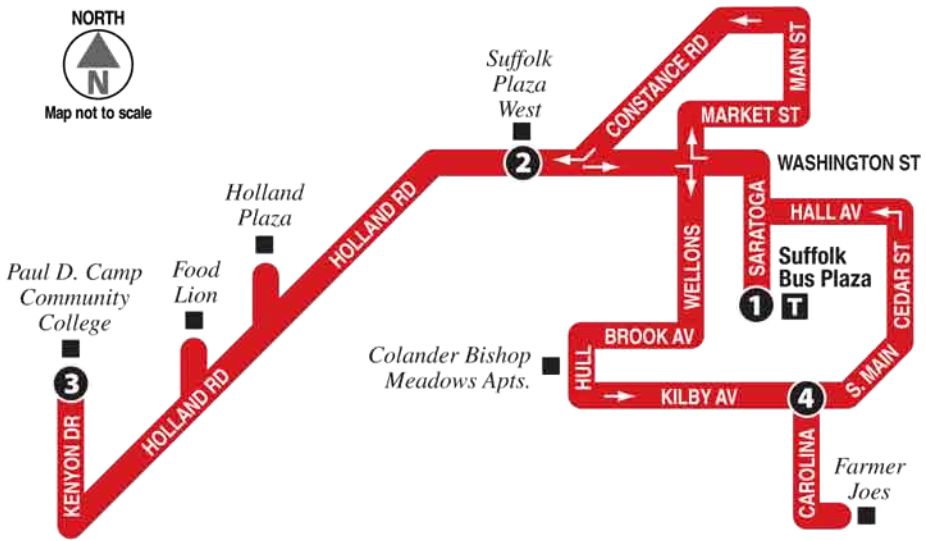

ROUTE 72

Holland Road / Paul D. Camp

Map not to scale

- 1**
 Suffolk
 Bus
 Plaza
- 2**
 Suffolk
 Plaza
 West
- 3**
 Paul D. Camp
 Community
 College
- 4**
 Kilby Ave.
 &
 Carolina Rd.
- 1**
 Suffolk
 Bus
 Plaza

MONDAY - FRIDAY

	1 Suffolk Bus Plaza	2 Suffolk Plaza West	3 Paul D. Camp Community College	4 Kilby Ave. & Carolina Rd.	1 Suffolk Bus Plaza
AM	6:30	6:41	6:55	7:13	7:19
	7:30	7:41	7:55	8:13	8:19
	8:30	8:41	8:55	9:13	9:19
	9:30	9:41	9:55	10:13	10:19
	10:30	10:41	10:55	11:13	11:19
	11:30	11:41	11:55	12:13	12:19
PM	12:30	12:41	12:55	1:13	1:19
	1:30	1:41	1:55	2:13	2:19
	2:30	2:41	2:55	3:13	3:19
	3:30	3:41	3:55	4:13	4:19
	4:30	4:41	4:55	5:13	5:19
	5:30	5:41	5:55	6:13	6:19