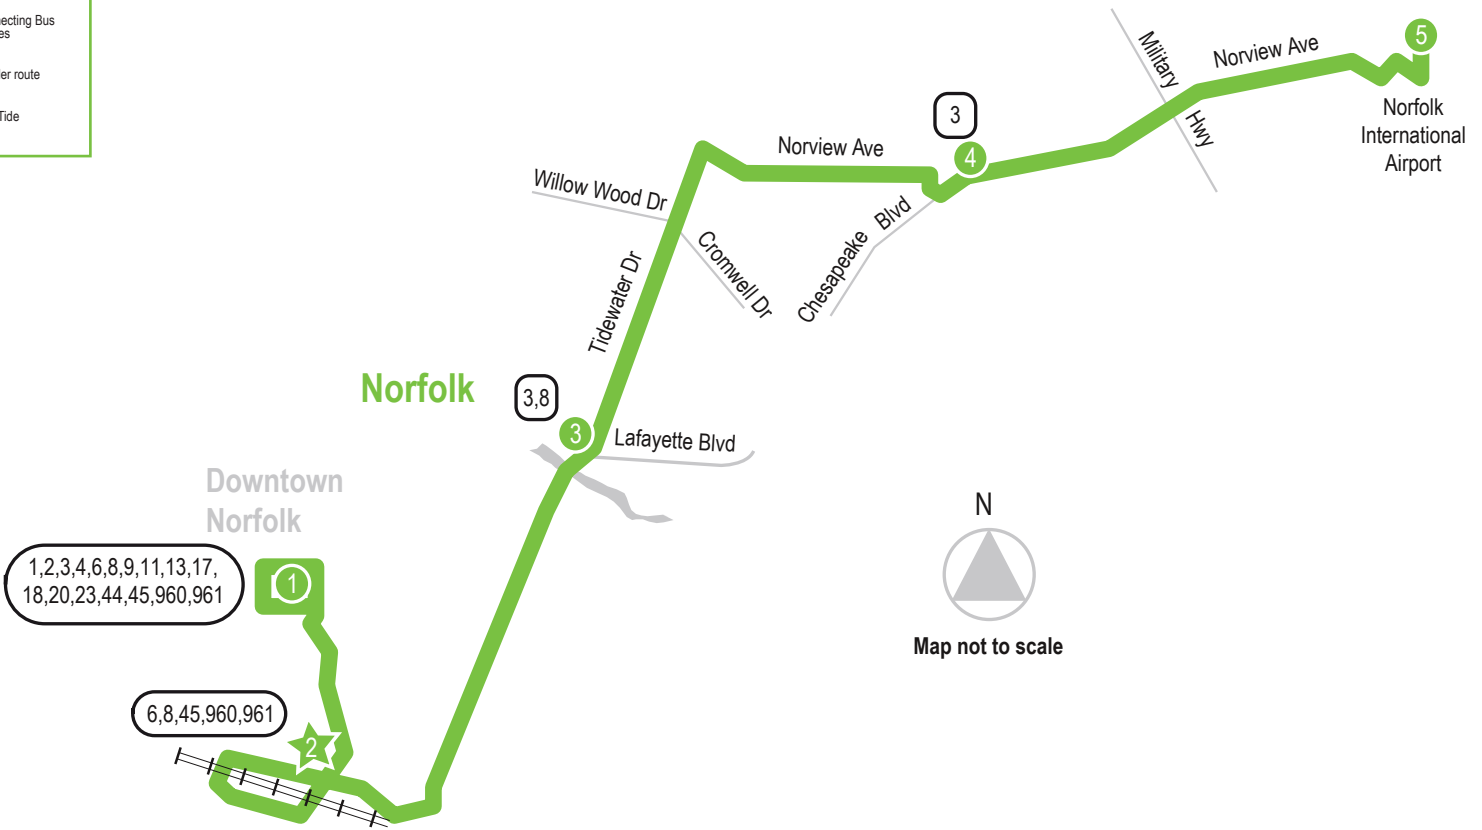

ROUTE 7 Airport / Downtown

Effective February 5, 2012

LEGEND

- Daily
- Streets
- 1 Time Point
- 1 Connecting Bus Routes
- ★ Feeder route
- ||||| The Tide

PM times in bold

WEEKDAY:

From Cedar Grove to Norfolk International Airport

WEEKDAY:

From Norfolk International Airport to Cedar Grove

1	★	3	4	5
Cedar Grove	Civic Plaza Station	Tidewater Drive Lafayette Blvd	Chesapeake Blvd Norview Ave	Norfolk International Airport
5:00	5:08	5:22	5:32	5:42
6:00	6:08	6:22	6:32	6:42
7:00	7:08	7:22	7:32	7:42
8:00	8:08	8:22	8:32	8:42
9:00	9:09	9:23	9:34	9:44
10:00	10:09	10:23	10:34	10:44
11:00	11:09	11:23	11:34	11:44
12:00	12:09	12:23	12:34	12:44
1:00	1:09	1:23	1:34	1:44
2:00	2:09	2:23	2:34	2:44
3:00	3:09	3:25	3:36	3:46
4:00	4:09	4:25	4:36	4:46
5:00	5:09	5:25	5:36	5:46
6:00	6:09	6:25	6:36	6:46
7:00	7:09	7:23	7:34	7:44
8:00	8:09	8:23	8:34	8:44
9:00	9:09	9:23	9:34	9:44
10:00	10:09	10:23	10:34	10:44
11:00	11:09	11:23	11:34	11:44

5	4	3	★	1
Norfolk International Airport	Chesapeake Blvd Norview Ave	Tidewater Drive Lafayette Blvd	Civic Plaza Station	Cedar Grove
5:00	5:10	5:18	5:33	5:46
6:00	6:10	6:18	6:33	6:46
7:00	7:10	7:18	7:33	7:46
8:00	8:10	8:18	8:33	8:46
9:00	9:10	9:18	9:34	9:49
10:00	10:10	10:18	10:34	10:49
11:00	11:10	11:18	11:34	11:49
12:00	12:10	12:18	12:34	12:49
1:00	1:10	1:18	1:34	1:49
2:00	2:10	2:18	2:34	2:49
3:00	3:10	3:19	3:34	3:48
4:00	4:10	4:19	4:34	4:48
5:00	5:10	5:19	5:34	5:48
6:00	6:10	6:19	6:34	6:48
7:00	7:10	7:18	7:33	7:47
8:00	8:10	8:18	8:33	8:47
9:00	9:10	9:18	9:33	9:47
10:00	10:10	10:18	10:33	10:47
11:00	11:10	11:18	11:33	11:47

SATURDAY & SUNDAY:

From Cedar Grove to Norfolk International Airport

SATURDAY & SUNDAY:

From Norfolk International Airport to Cedar Grove

1	★	3	4	5
Cedar Grove	Civic Plaza Station	Tidewater Drive Lafayette Blvd	Chesapeake Blvd Norview Ave	Norfolk International Airport
5:00	5:08	5:22	5:32	5:42
6:00	6:08	6:22	6:32	6:42
7:00	7:08	7:22	7:32	7:42
8:00	8:08	8:22	8:32	8:42
9:00	9:09	9:25	9:35	9:45
10:00	10:09	10:25	10:35	10:45
11:00	11:09	11:25	11:35	11:45
12:00	12:09	12:25	12:35	12:45
1:00	1:09	1:25	1:35	1:45
2:00	2:09	2:25	2:35	2:45
3:00	3:09	3:25	3:35	3:45
4:00	4:09	4:25	4:35	4:45
5:00	5:09	5:25	5:35	5:45
6:00	6:09	6:25	6:35	6:45
7:00	7:09	7:25	7:35	7:45
8:00	8:09	8:25	8:35	8:45
9:00	9:09	9:25	9:35	9:45
10:00	10:09	10:25	10:35	10:45
11:00	11:09	11:25	11:35	11:45

5	4	3	★	1
Norfolk International Airport	Chesapeake Blvd Norview Ave	Tidewater Drive Lafayette Blvd	Civic Plaza Station	Cedar Grove
5:00	5:10	5:18	5:33	5:46
6:00	6:10	6:18	6:33	6:46
7:00	7:10	7:18	7:33	7:46
8:00	8:10	8:18	8:33	8:46
9:00	9:10	9:18	9:33	9:46
10:00	10:10	10:18	10:33	10:46
11:00	11:10	11:18	11:33	11:46
12:00	12:10	12:19	12:35	12:50
1:00	1:10	1:19	1:35	1:50
2:00	2:10	2:19	2:35	2:50
3:00	3:10	3:19	3:35	3:50
4:00	4:10	4:19	4:35	4:50
5:00	5:10	5:19	5:35	5:50
6:00	6:10	6:19	6:35	6:49
7:00	7:10	7:18	7:33	7:47
8:00	8:10	8:18	8:33	8:47
9:00	9:10	9:18	9:33	9:47
10:00	10:10	10:18	10:33	10:47
11:00	11:10	11:18	11:33	11:47