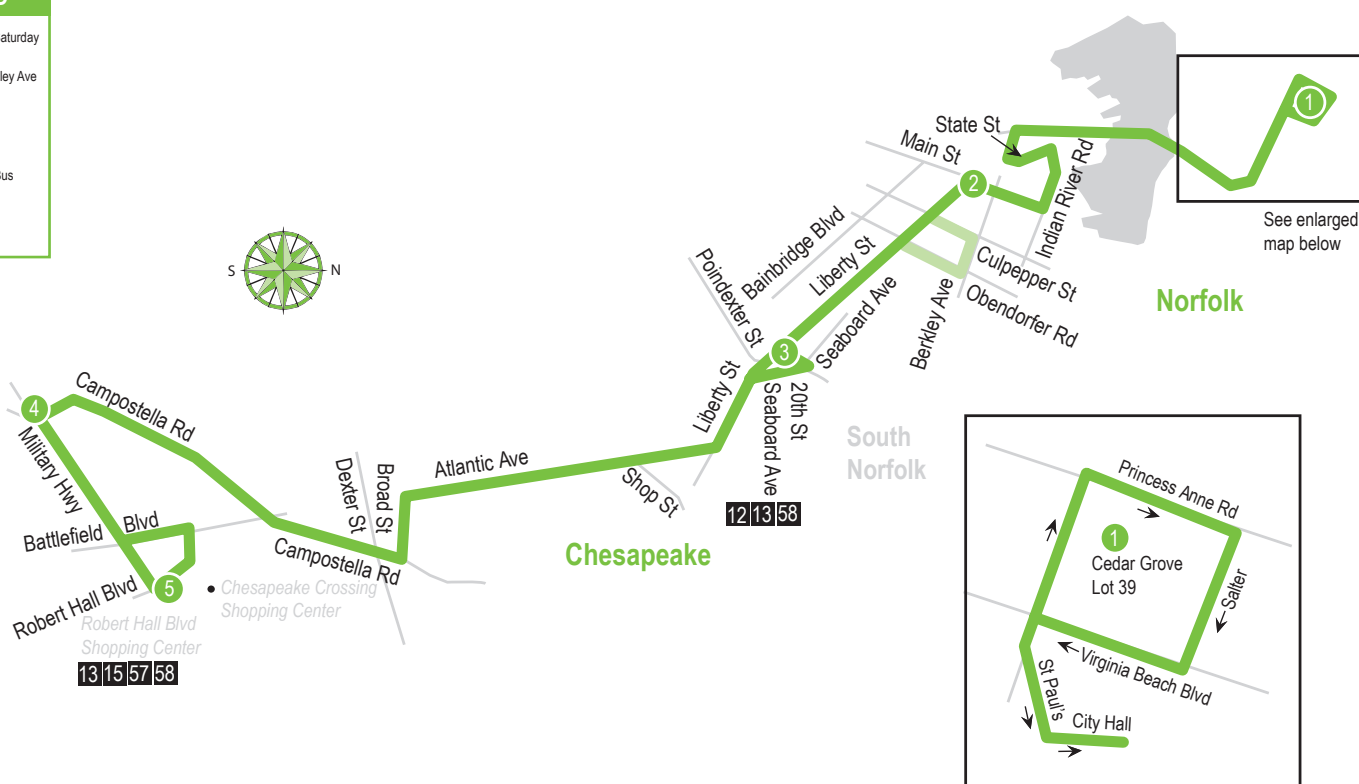

ROUTE 6 Downtown Norfolk / South Norfolk / Robert Hall Blvd

Effective October 18, 2009

LEGEND

- Weekday & Saturday
- Trips via Berkley Ave
- Streets
- Time Point
- Connecting Bus Routes

WEEKDAYS: From Cedar Grove to Robert Hall Blvd

A - Indicates trips operating via Berkley Ave between Culpepper St & Obendorfen Rd

WEEKDAYS: From Robert Hall Blvd to Cedar Grove

	5 Robert Hall Blvd Shopping Center	4 Campostella Military Hwy	3 20th St Seaboard Ave	2 Main St Berkley Ave	1 Cedar Grove
A.M.	—	—	5:45	5:56	6:03
	—	—	A6:18	6:26	6:33
	6:18	6:30	6:45	6:56	7:03
	—	—	A7:18	7:26	7:33
	7:18	7:30	7:45	7:56	8:03
	—	—	A8:18	8:26	8:33
	8:18	8:30	8:45	8:56	9:03
	—	—	A9:18	9:26	9:33
	9:18	9:30	9:45	9:56	10:03
	—	—	A10:18	10:26	10:33
	10:18	10:30	10:45	10:56	11:03
	—	—	A11:18	11:26	11:33
	11:18	11:30	11:45	11:56	12:03
	—	—	A12:18	12:26	12:33
P.M.	12:18	12:30	12:45	12:56	1:03
	—	—	A1:18	1:26	1:33
	1:18	1:30	1:45	1:56	2:03
	—	—	A2:18	2:26	2:33
	2:18	2:30	2:45	2:56	3:03
	—	—	A3:18	3:26	3:33
	3:18	3:30	3:45	3:56	4:03
	—	—	A4:18	4:26	4:33
	4:18	4:30	4:45	4:56	5:03
	—	—	A5:18	5:26	5:33
	5:18	5:30	5:45	5:56	6:03
	—	—	A6:18	6:26	6:33
	6:18	6:30	6:45	6:56	7:03
	—	—	A7:18	7:26	7:33
	—	—	7:45	7:56	8:03
	—	—	A8:48	8:56	9:03
	—	—	9:48	9:56	10:03
	—	—	A10:48	10:56	11:03
	—	—	11:48	11:56	12:03