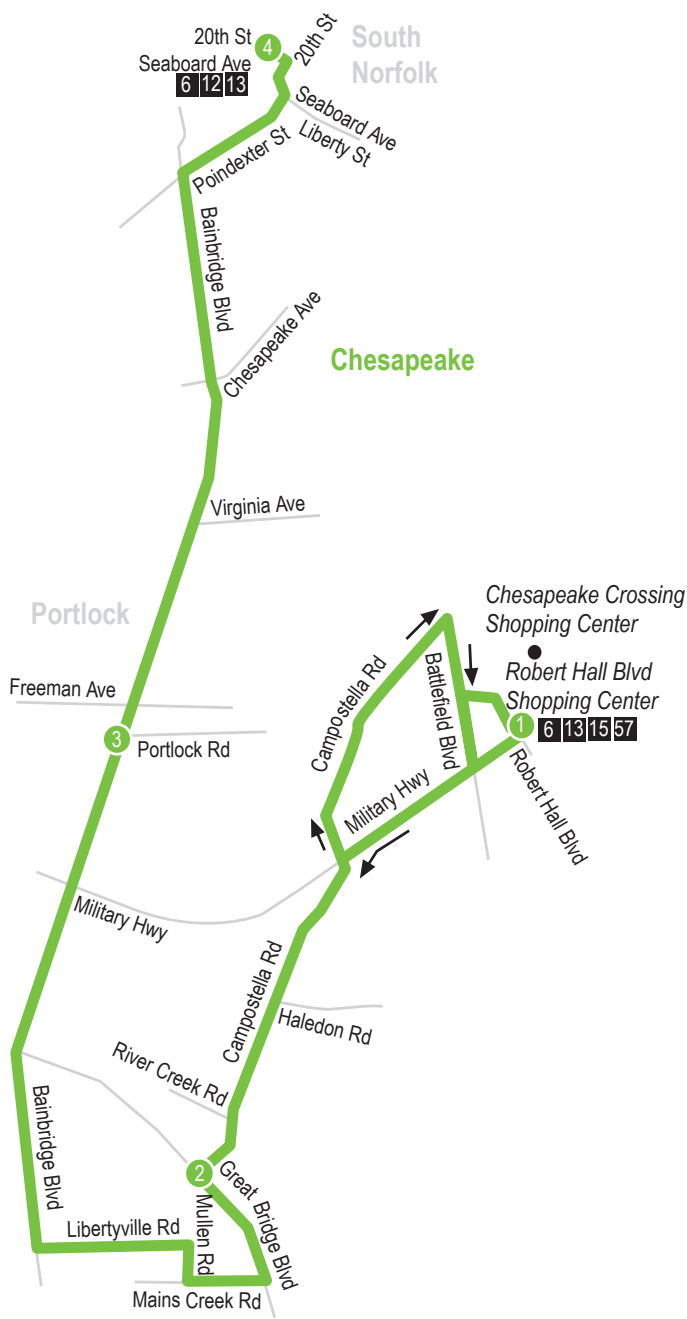

ROUTE 58 South Norfolk / Bainbridge Boulevard

Effective October 18, 2009

LEGEND

- Daily Route
- Streets
- 1 Time Point
- 1 Connecting Bus Routes

WEEKDAYS & SATURDAYS: From Robert Hall to 20th Street & Seaboard Avenue

| | 1 Robert Hall Shopping Center | 2 Great Bridge Blvd Campostella Rd | 3 Bainbridge Blvd Portlock Rd | 4 20th St Seaboard Ave |
|------|-------------------------------------|--|-------------------------------------|------------------------------|
| A.M. | 6:18 | 6:27 | 6:36 | 6:45 |
| | 7:18 | 7:27 | 7:36 | 7:45 |
| | 8:18 | 8:27 | 8:36 | 8:45 |
| | 9:18 | 9:27 | 9:36 | 9:45 |
| | 10:18 | 10:27 | 10:36 | 10:45 |
| P.M. | 11:18 | 11:27 | 11:36 | 11:45 |
| | 12:18 | 12:27 | 12:36 | 12:45 |
| | 1:18 | 1:27 | 1:36 | 1:45 |
| | 2:18 | 2:27 | 2:36 | 2:45 |
| | 3:18 | 3:27 | 3:36 | 3:45 |
| | 4:18 | 4:27 | 4:36 | 4:45 |
| | 5:18 | 5:27 | 5:36 | 5:45 |
| | 6:18 | 6:27 | 6:36 | 6:45 |

WEEKDAYS & SATURDAYS: From 20th Street & Seaboard Avenue to Robert Hall

| | 1 20th St Seaboard Ave | 2 Bainbridge Blvd Portlock Rd | 3 Great Bridge Blvd Campostella Rd | 4 Robert Hall Shopping Center |
|------|------------------------------|-------------------------------------|--|-------------------------------------|
| A.M. | 5:48 | 5:57 | 6:06 | 6:15 |
| | 6:48 | 6:57 | 7:06 | 7:15 |
| | 7:48 | 7:57 | 8:06 | 8:15 |
| | 8:48 | 8:57 | 9:06 | 9:15 |
| | 9:48 | 9:57 | 10:06 | 10:15 |
| | 10:48 | 10:57 | 11:06 | 11:15 |
| P.M. | 11:48 | 11:57 | 12:06 | 12:15 |
| | 12:48 | 12:57 | 1:06 | 1:15 |
| | 1:48 | 1:57 | 2:06 | 2:15 |
| | 2:48 | 2:57 | 3:06 | 3:15 |
| | 3:48 | 3:57 | 4:06 | 4:15 |
| | 4:48 | 4:57 | 5:06 | 5:15 |
| | 5:48 | 5:57 | 6:06 | 6:15 |
| | 6:48 | 6:57 | 7:06 | 7:15 |