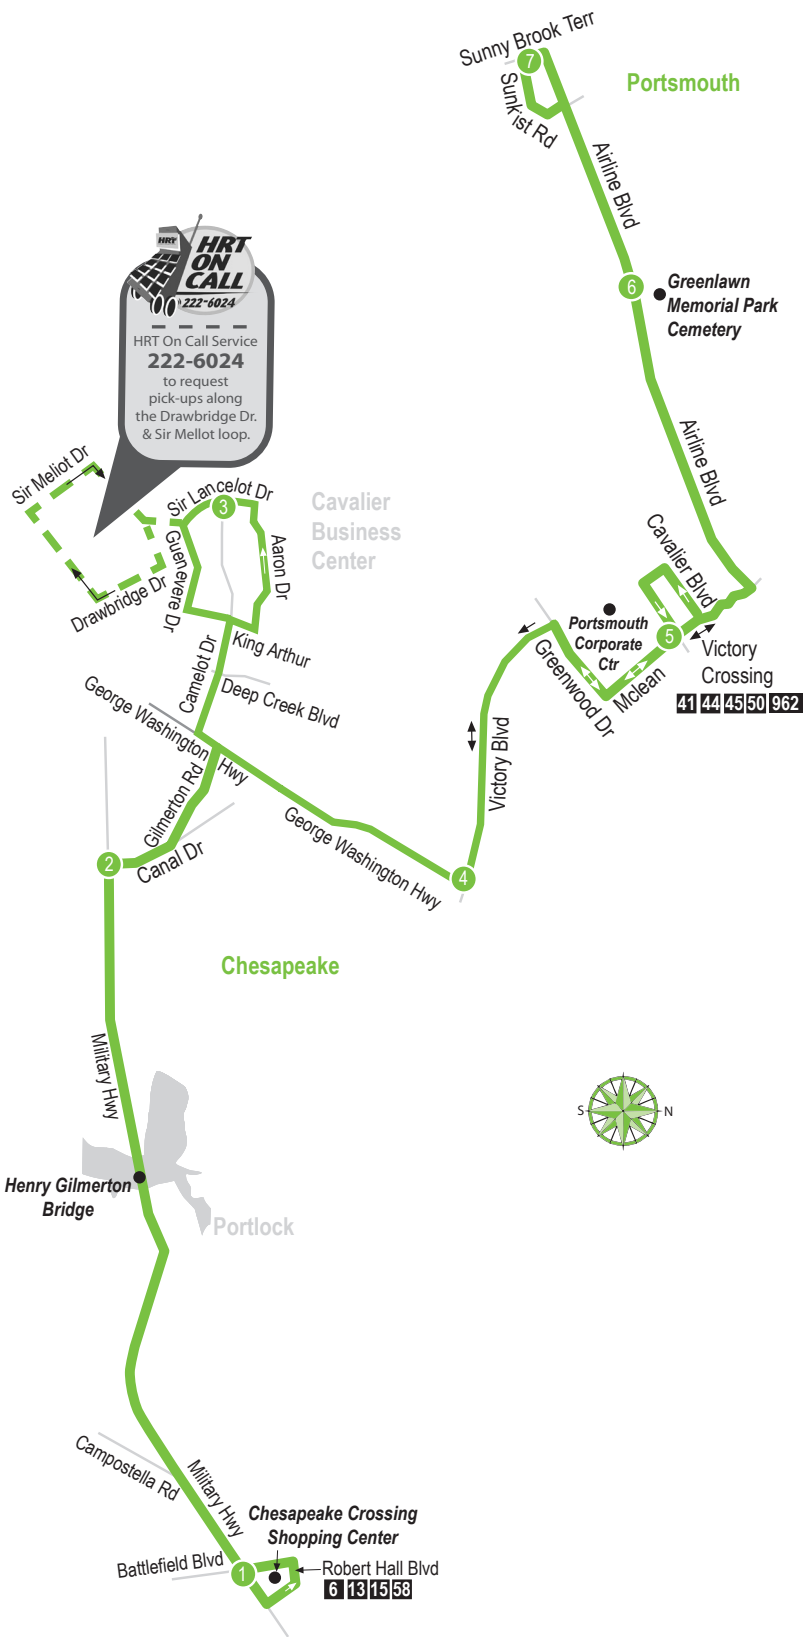

ROUTE 57 Robert Hall Blvd / Airline Blvd

Effective July 11, 2010

LEGEND

- Weekday & Saturday
- Limited Service
- Streets
- Time Point
- Connecting Bus Routes

WEEKDAYS:

From Robert Hall Blvd to Sunkist Rd & Sunny Brook Terr

1	2	3	HRT ON CALL	4	5	6	7
Robert Hall Blvd	Military Hwy Canal Dr	Sir Lancelot Camelot Blvd	Drawbridge Dr Sir Melilot Lp	George Washington Victory Blvd	Victory Crossing	Greenlawn Memorial Park	Sunkist Rd Sunny Brook Terr
6:18	6:27	6:35	HRT ON CALL	6:45	7:03	7:13	7:16
7:18	7:27	7:35	HRT ON CALL	7:45	8:03	8:13	8:16
8:18	8:27	8:35	HRT ON CALL	8:45	9:03	9:13	9:16
9:18	9:27	9:35	HRT ON CALL	9:45	10:03	10:13	10:16
10:18	10:27	10:35	HRT ON CALL	10:45	11:03	11:13	11:16
11:18	11:27	11:35	HRT ON CALL	11:45	12:03	12:13	12:16
12:18	12:27	12:35	HRT ON CALL	12:45	1:03	1:13	1:16
1:18	1:27	1:35	HRT ON CALL	1:45	2:03	2:13	2:16
2:18	2:27	2:35	HRT ON CALL	2:45	3:03	3:13	3:16
3:18	3:27	3:35	HRT ON CALL	3:45	4:03	4:13	4:16
4:18	4:27	4:35	HRT ON CALL	4:45	5:03	5:13	5:16
5:18	5:27	5:35	HRT ON CALL	5:45	6:03	6:13	6:16
6:18	6:27	6:35	HRT ON CALL	6:45	7:03	7:13	7:16

WEEKDAYS:

From Sunkist Rd & Sunny Brook Terr to Robert Hall Blvd

7	6	5	4	HRT ON CALL	3	2	1
Sunkist Rd Sunny Brook Terr	Greenlawn Memorial Park	Victory Crossing	George Washington Victory Blvd	Drawbridge Dr Sir Melilot Lp	Sir Lancelot Camelot Blvd	Military Hwy Canal Dr	Robert Hall Blvd
6:17	6:21	6:33	6:41	HRT ON CALL	6:53	6:59	7:15
7:17	7:21	7:33	7:41	HRT ON CALL	7:53	7:59	8:15
8:17	8:21	8:33	8:41	HRT ON CALL	8:53	8:59	9:15
9:17	9:21	9:33	9:41	HRT ON CALL	9:53	9:59	10:15
10:17	10:21	10:33	10:41	HRT ON CALL	10:53	10:59	11:15
11:17	11:21	11:33	11:41	HRT ON CALL	11:53	11:59	12:15
12:17	12:21	12:33	12:41	HRT ON CALL	12:53	12:59	1:15
1:17	1:21	1:33	1:41	HRT ON CALL	1:53	1:59	2:15
2:17	2:21	2:33	2:41	HRT ON CALL	2:53	2:59	3:15
3:17	3:21	3:33	3:41	HRT ON CALL	3:53	3:59	4:15
4:17	4:21	4:33	4:41	HRT ON CALL	4:53	4:59	5:15
5:17	5:21	5:33	5:41	HRT ON CALL	5:53	5:59	6:15
6:17	6:21	6:33	6:41	HRT ON CALL	6:53	6:59	7:15

SATURDAYS:

From Robert Hall Blvd to Sunkist Rd & Sunny Brook Terr

1	2	3	HRT ON CALL	4	5	6	7
Robert Hall Blvd	Military Hwy Canal Dr	Sir Lancelot Camelot Blvd	Sir Lancelot Camelot Blvd	George Washington Victory Blvd	Victory Crossing	Greenlawn Memorial Park	Sunkist Rd Sunny Brook Terr
6:18	6:25	6:32	HRT ON CALL	6:47	7:03	7:11	7:15
7:18	7:25	7:32	HRT ON CALL	7:47	8:03	8:11	8:15
8:18	8:25	8:32	HRT ON CALL	8:47	9:03	9:11	9:15
9:18	9:25	9:32	HRT ON CALL	9:47	10:03	10:11	10:15
10:18	10:25	10:32	HRT ON CALL	10:47	11:03	11:11	11:15
11:18	11:25	11:32	HRT ON CALL	11:47	12:03	12:11	12:15
12:18	12:25	12:32	HRT ON CALL	12:47	1:03	1:11	1:15
1:18	1:25	1:32	HRT ON CALL	1:47	2:03	2:11	2:15
2:18	2:25	2:32	HRT ON CALL	2:47	3:03	3:11	3:15
3:18	3:25	3:32	HRT ON CALL	3:47	4:03	4:11	4:15
4:18	4:25	4:32	HRT ON CALL	4:47	5:03	5:11	5:15
5:18	5:25	5:32	HRT ON CALL	5:47	6:03	6:11	6:15
6:18	6:25	6:32	HRT ON CALL	6:47	7:03	7:11	7:15

SATURDAYS:

From Sunkist Rd & Sunny Brook Terr to Robert Hall Blvd