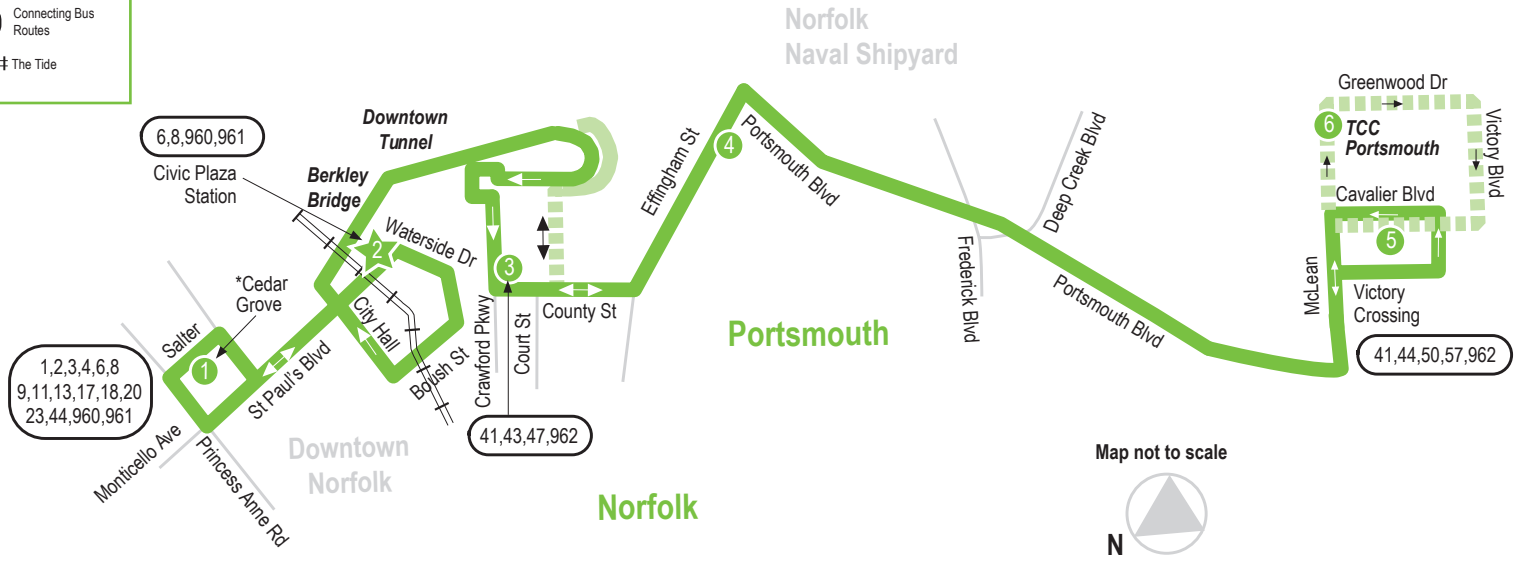

ROUTE 45 Cedar Grove / Portsmouth

Effective January 22, 2012

LEGEND

- Weekday
- After 7pm Weekday, Saturday & all day Sunday
- Streets
- Time Point
- Connecting Bus Routes
- The Tide

* Lot 39
PM times in bold

WEEKDAY:

From Cedar Grove to Norfolk Naval Shipyard & Victory Crossing / TCC Portsmouth

WEEKDAY:

From Victory Crossing / TCC Portsmouth to Norfolk Naval Shipyard to Cedar Grove

1	2	3	4	5	6	5	6	4	3	2	1
* Cedar Grove	Civic Plaza Station	County St Court St	Effingham St Portsmouth Blvd	Victory Crossing	TCC Portsmouth	Victory Crossing	TCC Portsmouth	Effingham St Portsmouth Blvd	County St Court St	Civic Plaza Station	* Cedar Grove
5:09	—	5:33	5:38	5:52	—	4:39	—	4:53	5:03	—	5:18
5:39	5:46	6:03	6:10	6:27	—	5:09	—	5:23	5:33	5:44	5:56
6:04	6:12	6:33	6:40	6:57	—	5:39	—	5:53	6:03	6:15	6:28
6:34	6:42	7:03	7:10	7:27	—	6:07	—	6:22	6:33	6:45	6:58
7:04	7:12	7:33	7:40	7:57	—	6:37	—	6:52	7:03	7:15	7:28
7:34	7:42	8:03	8:10	8:27	—	7:07	—	7:22	7:33	7:45	7:58
8:04	8:12	8:33	8:40	8:57	—	7:37	—	7:52	8:03	8:15	8:28
8:34	8:42	9:03	9:09	9:24	—	8:07	—	8:22	8:33	8:45	8:58
9:08	9:16	9:33	9:39	9:54	—	8:37	—	8:52	9:03	9:15	9:27
9:38	9:46	10:03	10:09	10:24	—	9:04	—	9:20	9:33	9:45	9:57
10:08	10:16	10:33	10:39	10:54	—	9:34	—	9:50	10:03	10:15	10:27
10:38	10:46	11:03	11:09	11:24	—	10:04	—	10:20	10:33	10:45	10:57
11:08	11:16	11:33	11:39	11:54	—	10:34	—	10:50	11:03	11:15	11:27
11:38	11:46	12:03	12:09	12:24	—	11:04	—	11:20	11:33	11:45	11:57
12:08	12:16	12:33	12:39	12:54	—	11:34	—	11:50	12:03	12:15	12:27
12:38	12:46	1:03	1:09	1:24	—	12:04	—	12:20	12:33	12:45	12:57
1:08	1:16	1:33	1:39	1:54	—	12:34	—	12:50	1:03	1:15	1:27
1:38	1:46	2:03	2:09	2:24	—	1:04	—	1:20	1:33	1:45	1:57
2:08	2:16	2:33	2:39	2:54	—	1:34	—	1:50	2:03	2:15	2:27
2:38	2:46	3:03	3:10	3:25	—	2:04	—	2:20	2:33	2:45	2:57
3:04	3:13	3:33	3:40	3:55	—	2:34	—	2:50	3:03	3:15	3:28
3:34	3:43	4:03	4:10	4:25	—	3:04	—	3:20	3:33	3:45	3:58
4:04	4:13	4:33	4:40	4:55	—	3:34	—	3:50	4:03	4:15	4:28
4:34	4:43	5:03	5:10	5:25	—	4:04	—	4:20	4:33	4:45	4:58
5:04	5:13	5:33	5:40	5:55	—	4:34	—	4:50	5:03	5:15	5:28
5:34	5:43	6:03	6:09	6:23	—	5:04	—	5:20	5:33	5:45	5:58
6:06	6:14	6:33	6:40	—	6:54	5:34	—	5:50	6:03	6:15	6:28
6:39	6:47	7:03	7:10	—	7:24	6:08	—	6:23	6:33	6:45	6:58
7:09	7:17	—	7:36	—	7:50	6:38	—	6:53	7:03	7:15	7:28
7:39	7:47	—	8:06	—	8:20	—	7:06	7:23	—	7:34	7:46
8:09	8:17	—	8:36	—	8:50	—	8:06	8:23	—	8:34	8:46
9:09	9:17	—	9:36	—	9:50	—	9:06	9:23	—	9:34	9:46
10:09	10:17	—	10:36	—	10:50	—	10:06	10:23	—	10:34	10:46
11:09	11:17	—	11:36	—	11:50	—	11:06	11:23	—	11:34	11:46

SATURDAY:

From Cedar Grove to Norfolk Naval Shipyard & Victory Crossing / TCC Portsmouth

SATURDAY:

From Victory Crossing / TCC Portsmouth to Norfolk Naval Shipyard to Cedar Grove