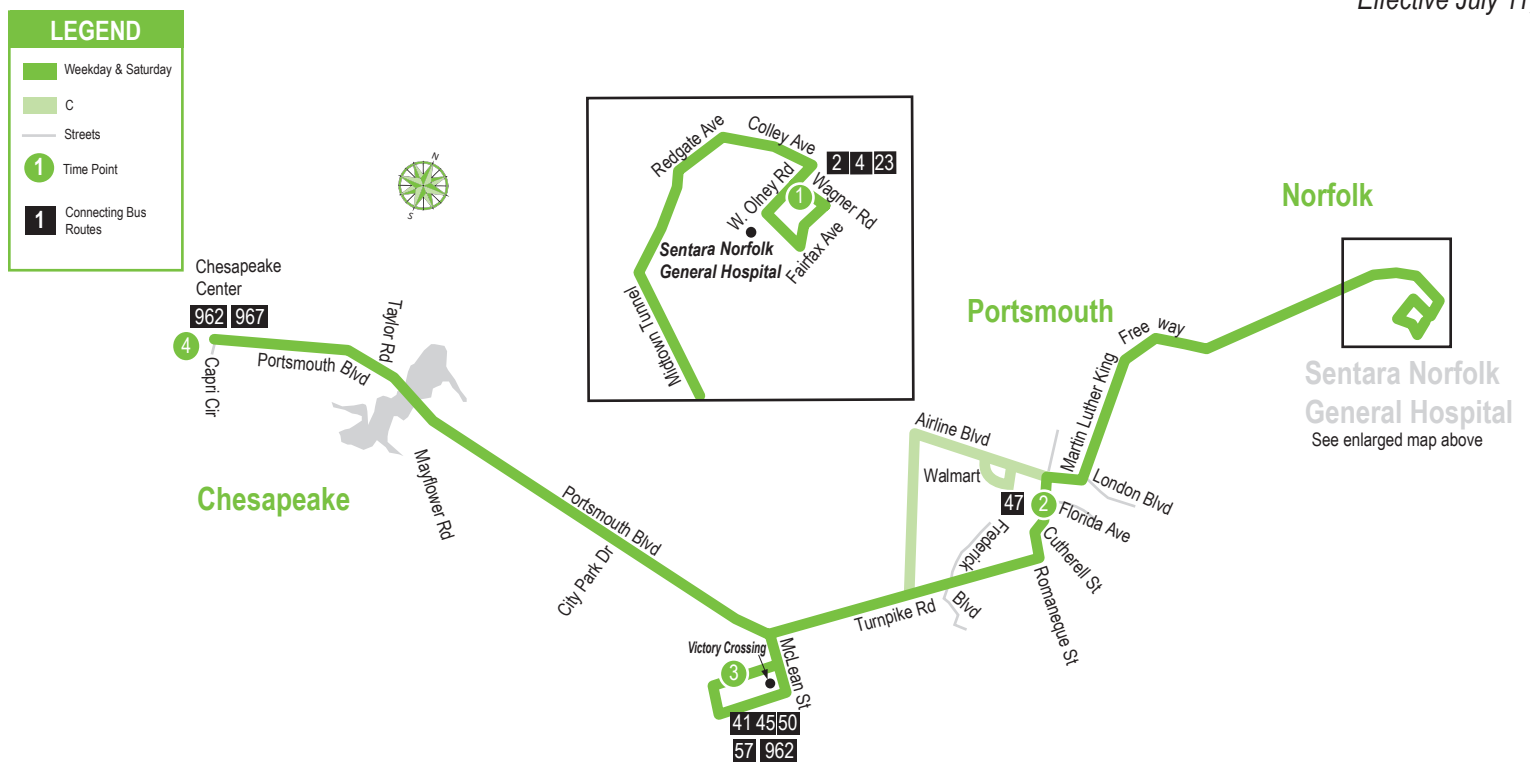

ROUTE 44 Norfolk General Hospital / Midtown Portsmouth

Effective July 11, 2010

MONDAY-SATURDAY: From Norfolk General Hospital to Florida Avenue to Victory Crossing to Chesapeake Center

1 Sentara Norfolk General Hospital	2 Florida Avenue High Street	3 Victory Crossing	4 Chesapeake Center
—	6:48C	7:03	—
7:03	7:18	7:33	7:55
—	7:48C	8:03	—
8:03	8:18	8:33	8:55
—	8:48C	9:03	—
9:03	9:18	9:33	9:55
—	9:48C	10:03	—
10:03	10:18	10:33	10:55
—	10:48C	11:03	—
11:03	11:18	11:33	11:55
—	11:48C	12:03	—
12:03	12:18	12:33	12:55
—	12:48C	1:03	—
1:03	1:18	1:33	1:55
—	1:48C	2:03	—
2:03	2:18	2:33	2:55
—	2:48C	3:03	—
3:03	3:18	3:33	3:55
—	3:48C	4:03	—
4:03	4:18	4:33	4:55
—	4:48C	5:03	—
5:03	5:18	5:33	5:55
—	5:48C	6:03	—
6:03	6:18	6:30	—
—	6:48C	7:03	—

PM times in bold

MONDAY-SATURDAY: From Chesapeake Center to Victory Crossing to Florida Avenue to Norfolk General Hospital

4 Chesapeake Center	3 Victory Crossing	2 Florida Avenue High Street	1 Sentara Norfolk General Hospital
6:08	6:33	6:48	7:00
—	7:03C	7:18	—
7:08	7:33	7:48	8:00
—	8:03C	8:18	—
8:08	8:33	8:48	9:00
—	9:03C	9:18	—
9:08	9:33	9:48	10:00
—	10:03C	10:18	—
10:08	10:33	10:48	11:00
—	11:03C	11:18	—
11:08	11:33	11:48	12:00
—	12:03C	12:18	—
12:08	12:33	12:48	1:00
—	1:03C	1:18	—
1:08	1:33	1:48	2:00
—	2:03C	2:18	—
2:08	2:33	2:48	3:00
—	3:03C	3:18	—
3:08	3:33	3:48	4:00
—	4:03C	4:18	—
4:08	4:33	4:48	5:00
—	5:03C	5:18	—
5:08	5:33	5:48	6:00
—	6:03C	6:18	—
6:08	6:33	6:48	7:00