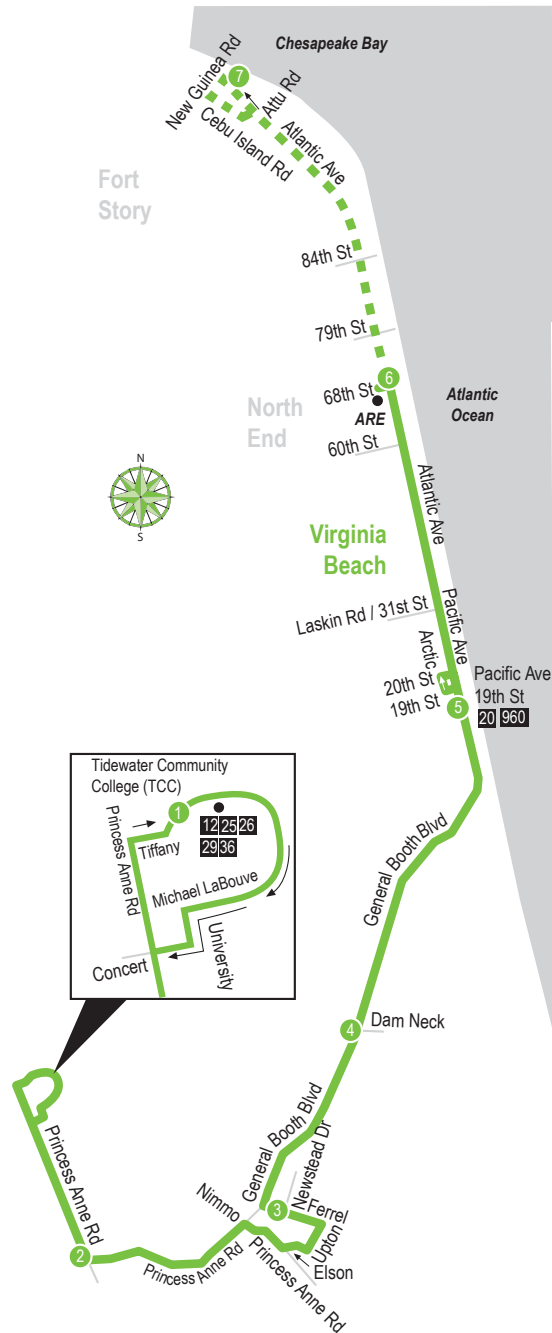

ROUTE 33 North Seashore / Municipal Center / TCC

Revised May, 2011

LEGEND

- Weekday & Saturday
- Limited Service
- Streets
- Time Point
- Connecting Bus Routes

PM times in bold

WEEKDAYS:
From TCC to 68th Street & Atlantic Avenue

WEEKDAYS:
From 68th Street & Atlantic Avenue to TCC

7	6	5	4	3	2	1
Fort Story	Atlantic Ave 68th St	Pacific Ave 19th St	Dam Neck General Booth	Nimmo Pkwy Newstead Rd	Virginia Beach Municipal Ctr	Tidewater Community College
—	6:48	7:03	7:14	7:21	7:31	7:45
—	7:48	8:03	8:14	8:21	8:31	8:45
8:32	8:37	8:52	—	—	—	—
—	8:48	9:03	9:14	9:21	9:31	9:45
9:17	9:22	9:37	—	—	—	—
—	9:48	10:03	10:14	10:21	10:31	10:45
—	10:48	11:03	11:14	11:21	11:31	11:45
—	11:48	12:03	12:14	12:21	12:31	12:45
—	12:48	1:03	1:14	1:21	1:31	1:45
—	1:48	2:03	2:14	2:21	2:31	2:45
—	2:48	3:03	3:14	3:21	3:31	3:45
3:30	3:35	3:50	—	—	—	—
—	3:48	4:03	4:14	4:21	4:31	4:45
4:15	4:20	4:35	—	—	—	—
—	4:48	5:03	5:14	5:21	5:31	5:45
—	5:48	6:03	6:14	6:21	6:31	6:45
—	6:48	7:03	—	—	—	—

SATURDAYS:
From 68th Street & Atlantic Avenue to TCC

7	6	5	4	3	2	1
Fort Story	Atlantic Ave 68th St	Pacific Ave 19th St	Dam Neck General Booth	Nimmo Pkwy Newstead Rd	Virginia Beach Municipal Ctr	Tidewater Community College
—	6:48	7:03	7:14	7:21	7:31	7:45
—	7:48	8:03	8:14	8:21	8:31	8:45
8:35	8:40	8:55	—	—	—	—
—	8:48	9:03	9:14	9:21	9:31	9:45
9:35	9:40	9:55	—	—	—	—
—	9:48	10:03	10:14	10:21	10:31	10:45
—	10:48	11:03	11:14	11:21	11:31	11:45
—	11:48	12:03	12:14	12:21	12:31	12:45
—	12:48	1:03	1:14	1:21	1:31	1:45
—	1:48	2:03	2:14	2:21	2:31	2:45
—	2:48	3:03	3:14	3:21	3:31	3:45
3:35	3:40	3:50	—	—	—	—
—	3:48	4:03	4:14	4:21	4:31	4:45
4:22	4:27	4:42	—	—	—	—
—	4:48	5:03	5:14	5:21	5:31	5:45
—	5:48	6:03	6:14	6:21	6:31	6:45
—	6:48	7:03	—	—	—	—