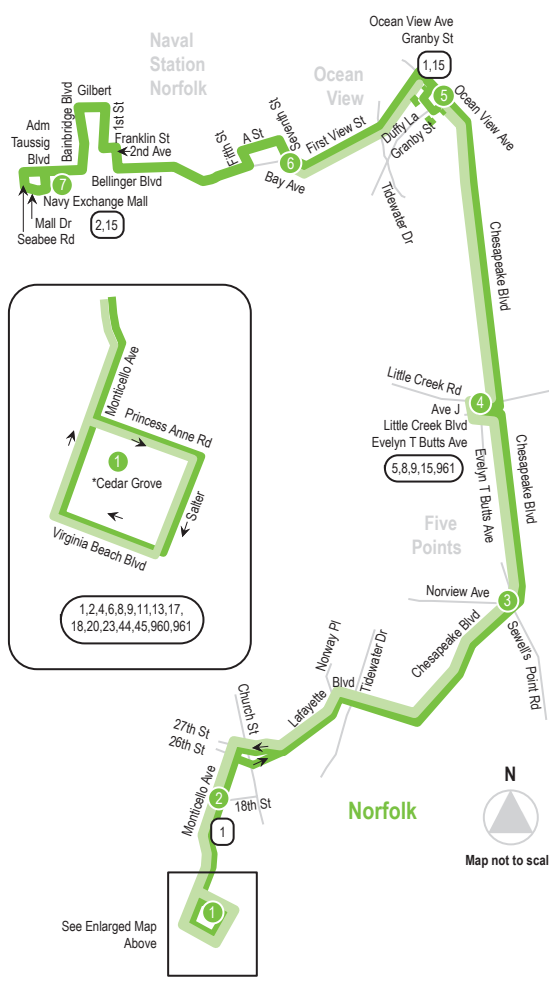

ROUTE 3 Cedar Grove / Naval Station Norfolk

Effective January 22, 2012

LEGEND

- Weekday & Saturday
- Sunday
- Streets
- Time Point
- Connecting Bus Routes

* Lot 39
f - Friday only
PM times is bold

WEEKDAY: From Cedar Grove to Naval Station Norfolk

SUNDAY: From Cedar Grove to Gate 4 NAS

SUNDAY: From Gate 4 NAS to Cedar Grove

1	2	3	4	5	6	6	5	4	3	2	1
*Cedar Grove	Monticello Ave 18TH St	Chesapeake Blvd Nonview Ave	Little Creek Rd Evelyn T Butts Ave	Ocean View Ave Granby St	Gate 4 NAS	Gate 4 NAS	Ocean View Rd Granby St	Little Creek Rd Evelyn T Butts Ave	Chesapeake Blvd Nonview Ave	Monticello Ave 18th St	*Cedar Grove
6:54	6:58	7:09	7:18	7:29	7:36	—	5:58	6:03	6:18	6:27	6:44
7:54	7:58	8:09	8:18	8:29	8:36	—	6:58	7:03	7:18	7:27	7:44
8:54	8:58	9:09	9:18	9:29	9:36	—	7:58	8:03	8:18	8:27	8:44
9:51	9:55	10:07	10:18	10:29	10:37	—	8:58	9:03	9:18	9:27	9:44
10:50	10:54	11:07	11:18	11:29	11:37	—	9:56	10:01	10:18	10:28	10:46
11:50	11:54	12:07	12:18	12:29	12:37	—	10:55	11:01	11:18	11:28	11:46
12:50	12:54	1:07	1:18	1:29	1:37	—	11:55	12:01	12:18	12:28	12:46
1:50	1:54	2:07	2:18	2:29	2:37	—	12:55	1:01	1:18	1:28	1:46
2:50											