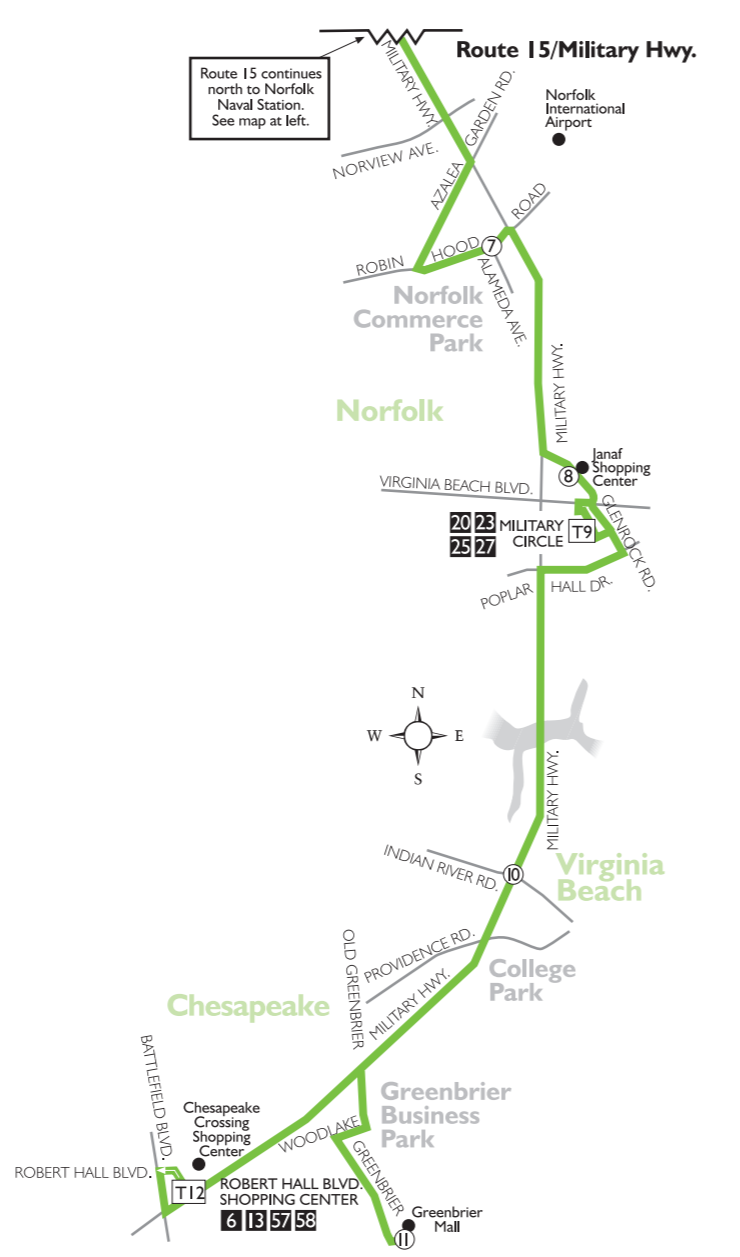

# ROUTE 15

### NAVAL STATION NORFOLK / ROBERT HALL BLVD. ROUTE - Wheelchair Lift-Equipped & Bike Rack Equipped

- **Naval Station Norfolk** Navy Exchange S & S Pier
- **Little Creek Rd.** Hampton Blvd. Military Hwy.
- **N. Military Hwy.** Janaf Shopping Center Military Circle
- **Military Highway** Poplar Hall Drive College Park
- **Chesapeake** Robert Hall Boulevard Greenbrier Mall

NAVAL STATION NORFOLK / ROBERT HALL BLVD.  
EFFECTIVE OCTOBER 6, 2009

**WEEKDAY** From Naval Station Norfolk to Military Circle to Robert Hall Blvd. / Chesapeake Crossing Shopping Center and Greenbrier Mall

**TRANSFER LOCATIONS: ROUTE 15** At these junctures Route 15 connects with other routes.

- T1** NAVY EXCHANGE MALL  
Routes 2, 3, 76, 919, 922
- T4** HAMPTON BLVD. LITTLE CREEK RD.  
Route 2
- T5** LITTLE CREEK RD. GRANBY ST.  
Routes 1, 5
- T6** LITTLE CREEK RD. EVELYN T. BUTTS AVE.  
Routes 3, 8, 9, 61
- T9** MILITARY CIRCLE  
Routes 20, 23, 25, 27
- T12** ROBERT HALL BLVD. CHESAPEAKE CROSSING SHOPPING CENTER  
Routes 6, 13, 57, 58