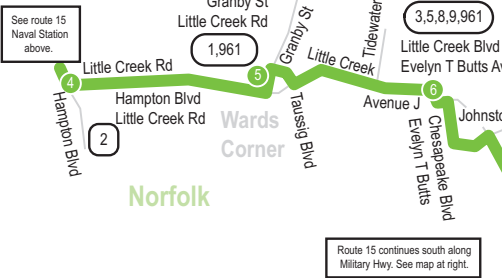

ROUTE 15 Naval Station Norfolk / Robert Hall Blvd

Effective January 22, 2012

LEGEND

- Daily Route
- After 9 PM & Weekend
- Streets
- Time Point
- Connecting Bus Routes
- Light Rail Station
- The Tide

f - Friday only
PM times in bold

WEEKDAY: From Naval Station Norfolk to Military Circle to Robert Hall Blvd / Chesapeake Crossing Shopping Ctr & Greenbrier Mall

WEEKDAY: From Chesapeake Square Crossing Ctr & Greenbrier Mall to Military Circle to Naval Station Norfolk

SATURDAY: From Naval Station Norfolk to Military Circle to Robert Hall Blvd / Chesapeake Crossing Shopping Ctr & Greenbrier Mall

SATURDAY: From Chesapeake Square Crossing Ctr & Greenbrier Mall to Military Circle to Naval Station Norfolk

1	2	3	4	5	6	7	8	9	10	11
Navy Exchange Mall	Hampton Blvd	Little Creek Rd	Little Creek Rd	Granby St	Little Creek Rd	Evelyn T Butts Ave	Robin Hood Rd	Alameda Ave	Janaf Shopping Ctr	Military Circle
5:18	5:25	5:36	5:48	6:00	6:08	6:18	6:25	—	—	—