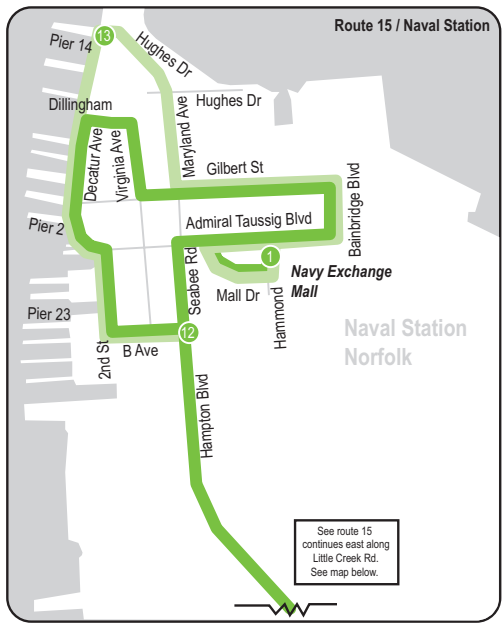

ROUTE 15 Naval Station Norfolk / Robert Hall Blvd

Effective January 22, 2012

LEGEND

- Daily Route
- After 9 PM & Weekend
- Streets
- Time Point
- Connecting Bus Routes
- Light Rail Station
- The Tide

f - Friday only
PM times in bold

WEEKDAY: From Naval Station Norfolk to Military Circle to Robert Hall Blvd / Chesapeake Crossing Shopping Ctr & Greenbrier Mall

WEEKDAY: From Chesapeake Square Crossing Ctr & Greenbrier Mall to Military Circle to Naval Station Norfolk

SATURDAY: From Naval Station Norfolk to Military Circle to Robert Hall Blvd / Chesapeake Crossing Shopping Ctr & Greenbrier Mall

SATURDAY: From Chesapeake Square Crossing Ctr & Greenbrier Mall to Military Circle to Naval Station Norfolk

1	2	3	4	5	6	7	8	9	10	11
Navy Exchange Mall	Hampton Blvd	Little Creek Rd	Little Creek Rd	Granby St	Little Creek Rd	Evelyn T Butts Ave	Robin Hood Rd	Alameda Ave	Janaf Shopping Ctr	Military Circle
5:18	5:25	5:36	5:48	6:00	6:08	6:18	6:25	—	—	—