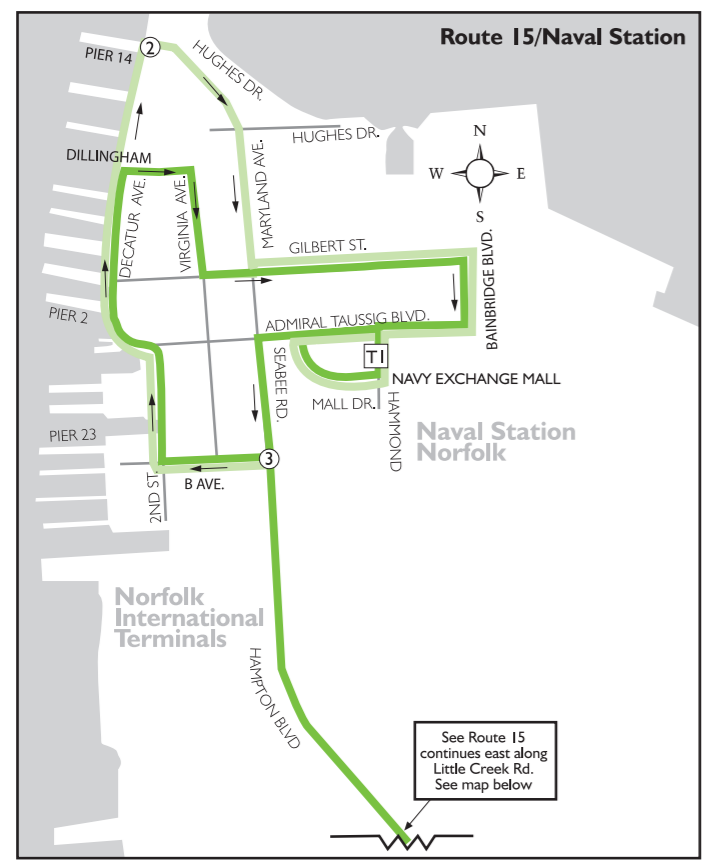

# ROUTE 15

### NAVAL STATION NORFOLK / ROBERT HALL BLVD. ROUTE - Wheelchair Lift-Equipped & Bike Rack Equipped

- **Naval Station Norfolk** Navy Exchange S & S Pier
- **Little Creek Rd.** Hampton Blvd. Military Hwy.
- **N. Military Hwy.** Janaf Shopping Center Military Circle
- **Military Highway** Poplar Hall Drive College Park
- **Chesapeake** Robert Hall Boulevard Greenbrier Mall

NAVAL STATION NORFOLK / ROBERT HALL BLVD.  
EFFECTIVE OCTOBER 6, 2009

**WEEKDAY** From Naval Station Norfolk to Military Circle to Robert Hall Blvd. / Chesapeake Crossing Shopping Center and Greenbrier Mall

**TRANSFER LOCATIONS: ROUTE 15** At these junctures Route 15 connects with other routes.

- T1** NAVY EXCHANGE MALL  
Routes 2, 3, 76, 919, 922
- T4** HAMPTON BLVD. LITTLE CREEK RD.  
Route 2
- T5** LITTLE CREEK RD. GRANBY ST.  
Routes 1, 5
- T6** LITTLE CREEK RD. EVELYN T. BUTTS AVE.  
Routes 3, 8, 9, 61
- T9** MILITARY CIRCLE  
Routes 20, 23, 25, 27
- T12** ROBERT HALL BLVD. CHESAPEAKE CROSSING SHOPPING CENTER  
Routes 6, 13, 57, 58