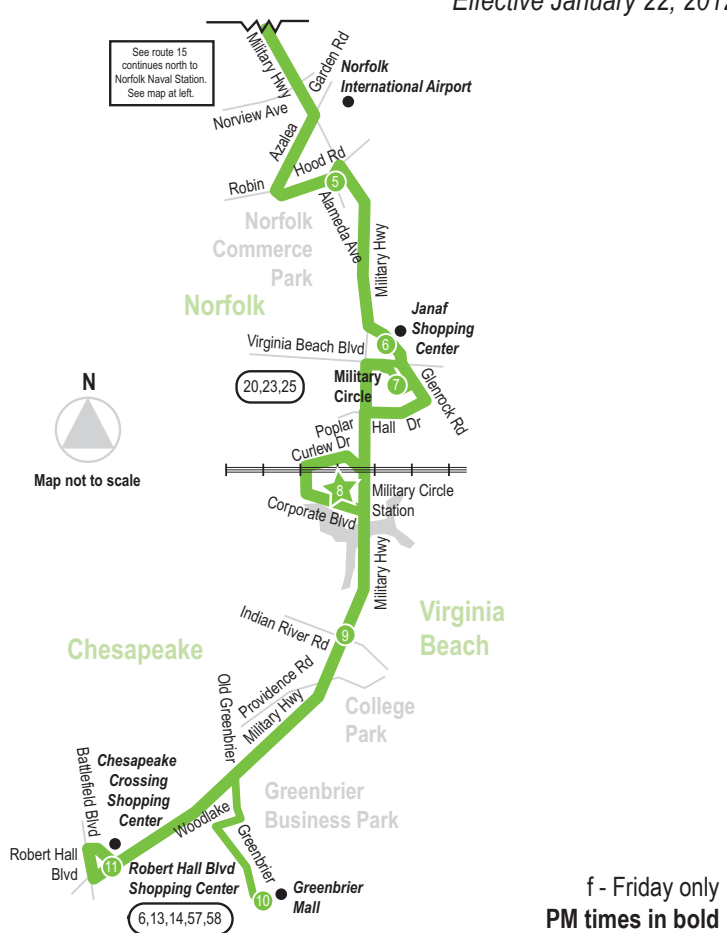

ROUTE 15 Naval Station Norfolk / Robert Hall Blvd

Effective January 22, 2012

LEGEND

- Daily Route
- After 9 PM & Weekend
- Streets
- Time Point
- Connecting Bus Routes
- Light Rail Station
- The Tide

f - Friday only
PM times in bold

WEEKDAY: From Naval Station Norfolk to Military Circle to Robert Hall Blvd / Chesapeake Crossing Shopping Ctr & Greenbrier Mall

WEEKDAY: From Chesapeake Square Crossing Ctr & Greenbrier Mall to Military Circle to Naval Station Norfolk

SATURDAY: From Naval Station Norfolk to Military Circle to Robert Hall Blvd / Chesapeake Crossing Shopping Ctr & Greenbrier Mall

SATURDAY: From Chesapeake Square Crossing Ctr & Greenbrier Mall to Military Circle to Naval Station Norfolk

1	2	3	4	5	6	7	8	9	10	11
Navy Exchange Mall	Hampton Blvd	Little Creek Rd	Little Creek Rd	Granby St	Little Creek Rd	Evelyn T Butts Ave	Robin Hood Rd	Alameda Ave	Janaf Shopping Ctr	Military Circle
5:18	5:25	5:36	5:48	6:00	6:08	6:18	6:25	—	—	—