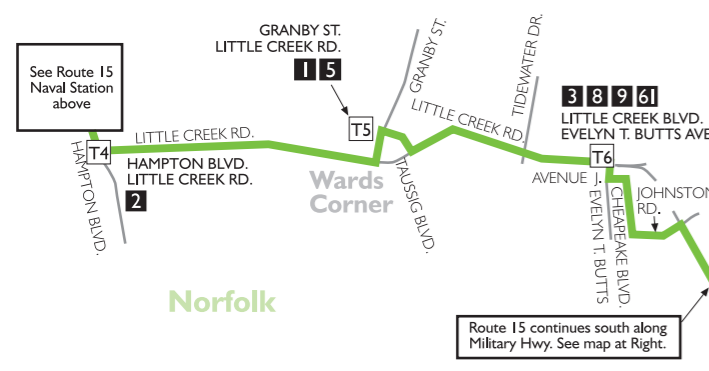

# ROUTE 15

### NAVAL STATION NORFOLK / ROBERT HALL BLVD. ROUTE - Wheelchair Lift-Equipped & Bike Rack Equipped

- **Naval Station Norfolk** Navy Exchange S & S Pier
- **Little Creek Rd.** Hampton Blvd. Military Hwy.
- **N. Military Hwy.** Janaf Shopping Center Military Circle
- **Military Highway** Poplar Hall Drive College Park
- **Chesapeake** Robert Hall Boulevard Greenbrier Mall

NAVAL STATION NORFOLK / ROBERT HALL BLVD.  
EFFECTIVE OCTOBER 6, 2009

**WEEKDAY** From Naval Station Norfolk to Military Circle to Robert Hall Blvd. / Chesapeake Crossing Shopping Center and Greenbrier Mall

**TRANSFER LOCATIONS: ROUTE 15** At these junctures Route 15 connects with other routes.

- T1** NAVY EXCHANGE MALL  
Routes 2, 3, 76, 919, 922
- T4** HAMPTON BLVD. LITTLE CREEK RD.  
Route 2
- T5** LITTLE CREEK RD. GRANBY ST.  
Routes 1, 5
- T6** LITTLE CREEK RD. EVELYN T. BUTTS AVE.  
Routes 3, 8, 9, 61
- T9** MILITARY CIRCLE  
Routes 20, 23, 25, 27
- T12** ROBERT HALL BLVD. CHESAPEAKE CROSSING SHOPPING CENTER  
Routes 6, 13, 57, 58