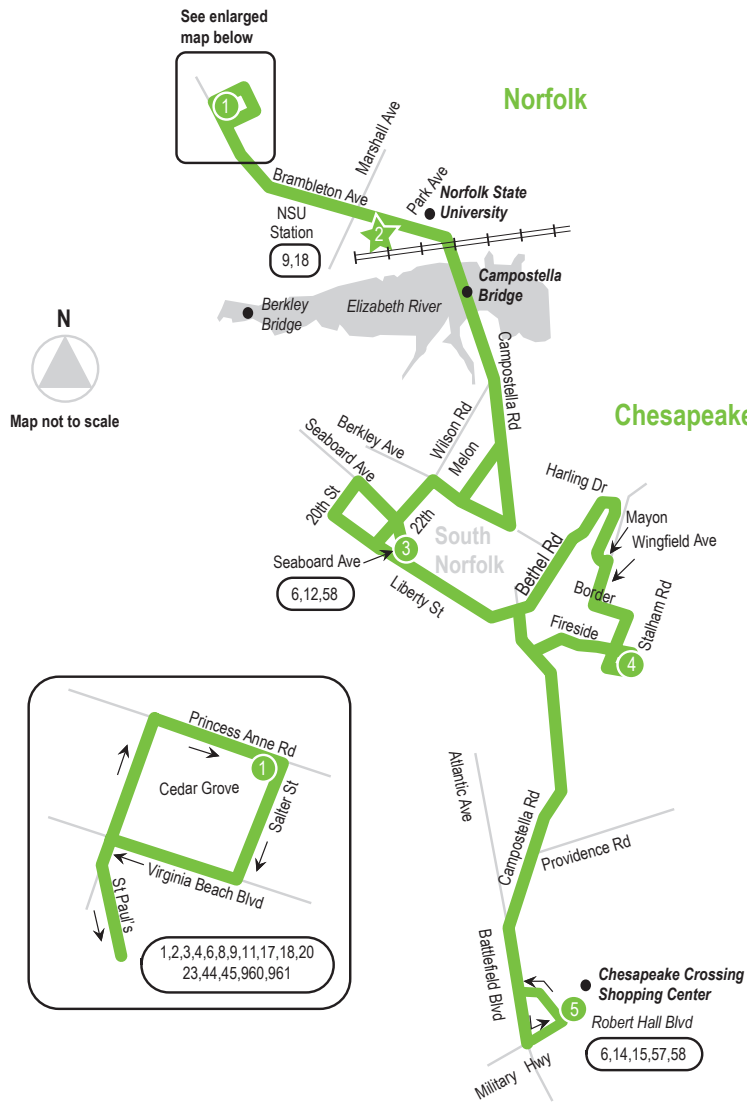

# ROUTE 13 Cedar Grove / Robert Hall Blvd

January 22, 2012

**LEGEND**

- Weekday
- Streets
- Time Point
- Connecting Bus Routes
- Light Rail Station
- The Tide

\* Lot 39  
f - Friday only  
PM times in bold

**SUNDAY:**  
From Cedar Grove to 20th & Seaboard Ave

**SUNDAY:**  
From 20th & Seaboard Ave to Cedar Grove

1	2	4	4	2	1
* Cedar Grove	NSU Station	20th St Seaboard Ave	20th St Seaboard Ave	NSU Station	* Cedar Grove
5:52	6:00	6:12	6:18	6:30	6:38
6:52	7:00	7:12	7:18	7:30	7:38
7:52	8:00	8:12	8:18	8:30	8:38
8:52	9:00	9:12	9:18	9:30	9:38
9:52	10:00	10:12	10:18	10:30	10:38
10:52	11:00	11:12	11:18	11:30	11:38
11:52	<b>12:00</b>	<b>12:12</b>	<b>12:18</b>	<b>12:30</b>	<b>12:38</b>
<b>12:52</b>	1:00	1:12	1:18	1:30	1:38
1:52	2:00	2:12	2:18	2:30	2:38
2:52	3:00	3:12	3:18	3:30	3:38
3:52	4:00	4:12	4:18	4:30	4:38
4:52	5:00	5:12	5:18	5:30	5:38
5:52	6:00	6:12	6:18	6:30	6:38
6:52	7:00	7:12	7:18	7:30	7:38
7:52	8:00	8:12	8:18	8:30	8:38
8:52	9:00	9:12	9:18	9:30	9:38
9:52	10:00	10:12	10:18	10:30	10:38