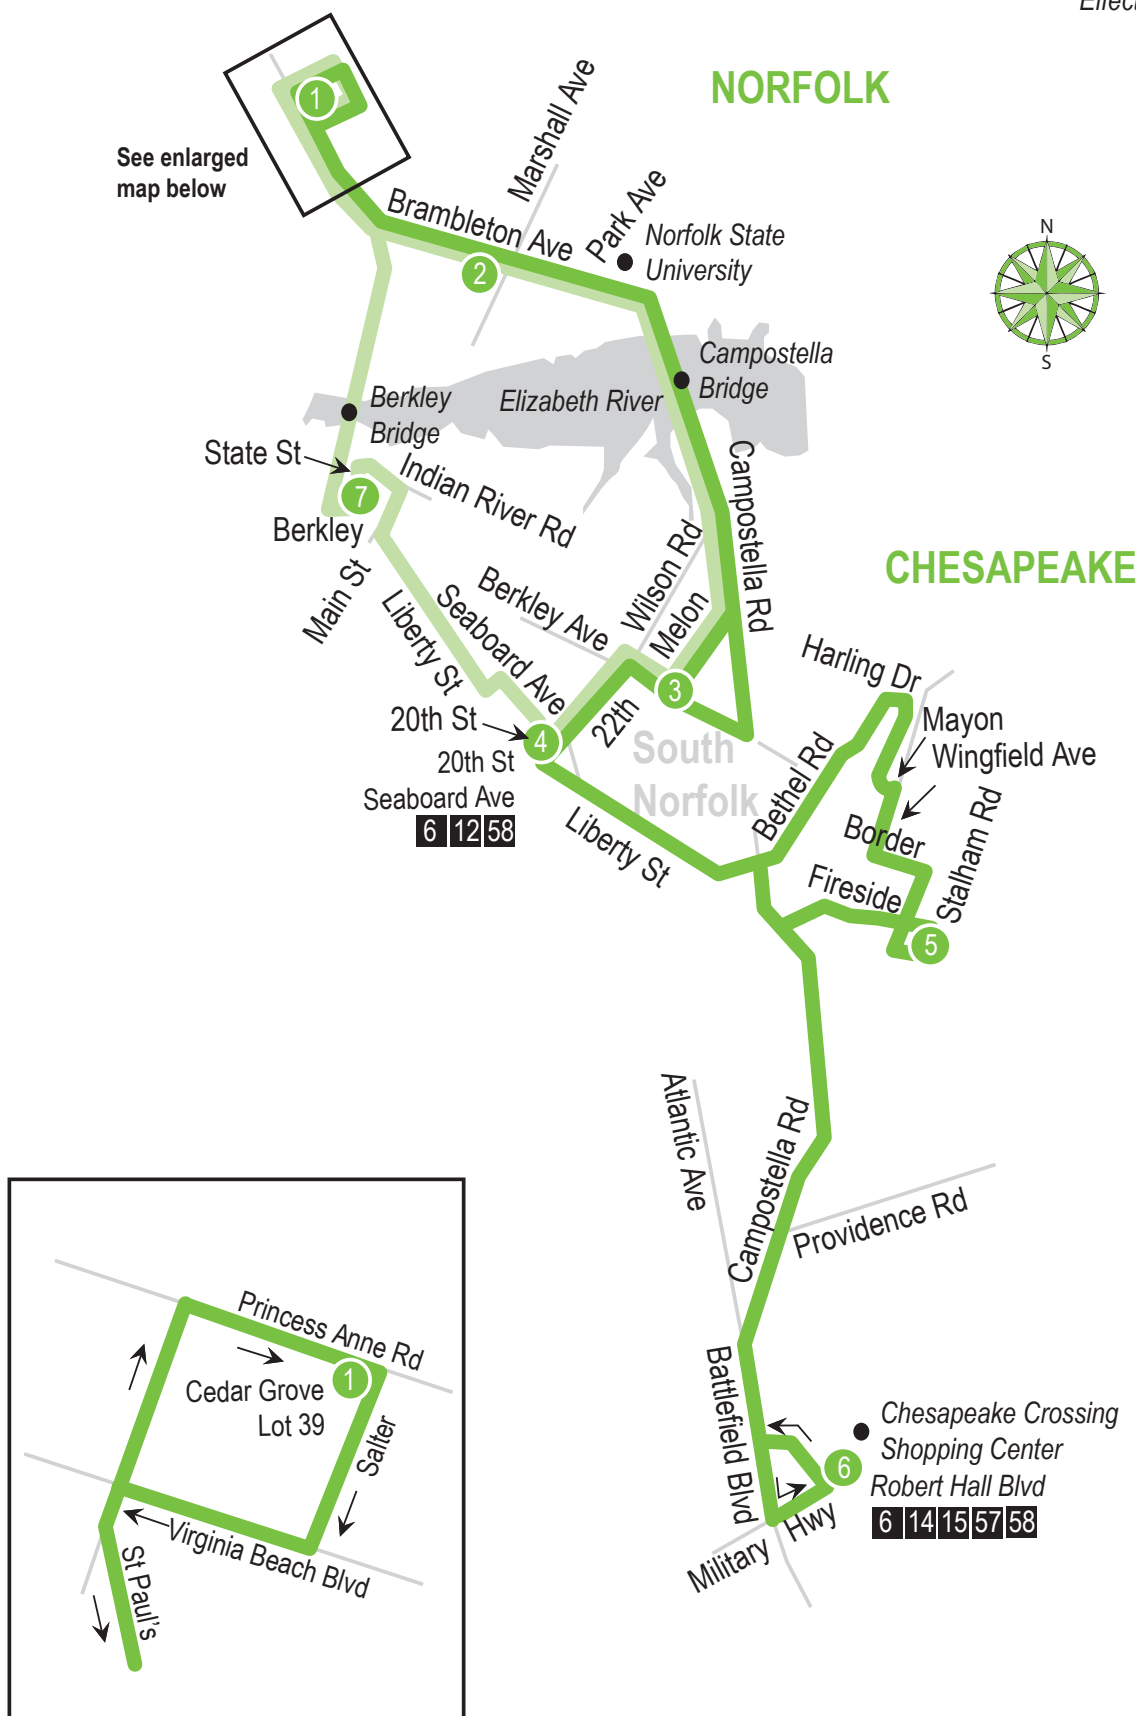

ROUTE 13 Cedar Grove / Robert Hall Blvd

Effective July 11, 2010

LEGEND

- Weekday
- Sunday
- Streets
- Time Point
- Connecting Bus Routes

WEEKDAY & SATURDAY: From Cedar Grove to Robert Hall Blvd

1. 1 2 3 4 5 6

Cedar Grove
Brambleton Ave
Marshall Ave
Melon Dr
Berkley Ave
20th St
Seaboard Ave
Fireside Rd
Stalham Rd
Robert Hall Blvd

5:22	5:30	5:38	5:48	6:00	6:12
5:52	6:00	6:08	6:15	—	—
6:22	6:30	6:38	6:48	7:00	7:12
6:52	7:00	7:08	7:15	—	—
7:22	7:30	7:38	7:48	8:00	8:12
7:52	8:00	8:08	8:15	—	—
8:22	8:30	8:38	8:48	9:00	9:12
8:52	9:00	9:08	9:15	—	—
9:22	9:30	9:38	9:48	10:00	10:12
9:52	10:00	10:08	10:15	—	—
10:22	10:30	10:38	10:48	11:00	11:12
10:52	11:00	11:08	11:15	—	—
11:22	11:30	11:38	11:48	12:00	12:12
11:52	12:00	12:08	12:15	—	—
12:22	12:30	12:38	12:48	1:00	1:12
12:52	1:00	1:08	1:15	—	—
1:22	1:30	1:38	1:48	2:00	2:12
1:52	2:00	2:08	2:15	—	—
2:22	2:30	2:38	2:48	3:00	3:12
2:51	2:59	3:08	3:15	—	—
3:19	3:29	3:38	3:48	4:00	4:12
3:49	3:59	4:08	4:15	—	—
4:19	4:29	4:38	4:48	5:00	5:12
4:49	4:59	5:08	5:15	—	—
5:19	5:29	5:38	5:48	6:00	6:12
5:50	6:00	6:08	6:15	—	—
6:22	6:30	6:38	6:45	—	—
6:52	7:00	7:08	7:15	—	—
7:22	7:30	7:38	7:45	—	—
8:22	8:30	8:38	8:45	—	—
9:22	9:30	9:38	9:45	—	—
10:22	10:30	10:38	10:45	—	—
11:22	11:30	11:38	11:45	—	—
12:22x	12:30x	12:38x	12:45x	—	—

WEEKDAY & SATURDAY: From Robert Hall Blvd to Cedar Grove

1. 6 5 4 3 2 1

Robert Hall Blvd
Fireside Rd
Stalham Rd
20th St
Seaboard Ave
Melon Dr
Berkley Ave
Brambleton Ave
Marshall Ave
Cedar Grove

—	—	4:48	4:54	5:03	5:10
—	—	5:18	5:24	5:33	5:40
—	—	5:48	5:54	6:03	6:10
—	—	6:18	6:24	6:33	6:40
6:20	6:30	6:48	6:54	7:02	7:10
—	—	7:18	7:24	7:33	7:40
7:20	7:30	7:48	7:54	8:02	8:10
—	—	8:18	8:24	8:33	8:40
8:20	8:30	8:48	8:54	9:02	9:10
—	—	9:18	9:24	9:33	9:40
9:20	9:30	9:48	9:54	10:02	10:10
—	—	10:18	10:24	10:33	10:40
10:20	10:30	10:48	10:54	11:02	11:10
—	—	11:18	11:24	11:33	11:40
11:20	11:30	11:48	11:54	12:02	12:10
—	—	12:18	12:24	12:33	12:40
12:20	12:30	12:48	12:54	1:02	1:10
—	—	1:18	1:24	1:33	1:40
1:20	1:30	1:48	1:54	2:02	2:10
—	—	2:18	2:24	2:33	2:40
2:20	2:30	2:48	2:54	3:02	3:11
—	—	3:18	3:24	3:33	3:40
3:20	3:30	3:48	3:55	4:04	4:13
—	—	4:18	4:24	4:33	4:40
4:20	4:30	4:48	4:55	5:04	5:13
—	—	5:18	5:24	5:33	5:40
5:20	5:30	5:48	5:55	6:04	6:12
—	—	6:18	6:24	6:33	6:40
6:20	6:30	6:48	6:54	7:02	7:10
7:20	7:30	7:48	7:54	8:02	8:10
—	—	8:48	8:54	9:03	9:10
—	—	9:48	9:54	10:03	10:10
—	—	10:48	10:54	11:03	11:10
—	—	11:48	11:54	12:03x	12:10x

SUNDAY: From Cedar Grove to 20th & Seaboard Ave

1. 1 2 4

Cedar Grove
Brambleton Ave
Marshall Ave
20th St
Seaboard

6:18	6:26	6:34
7:18	7:26	7:34
8:18	8:26	8:34
9:18	9:26	9:34
10:18	10:26	10:34
11:18	11:26	11:34
12:18	12:26	12:34
1:18	1:26	1:34
2:18	2:26	2:34
3:18	3:26	3:34
4:18	4:26	4:34
5:18	5:26	5:34
6:18	6:26	6:34
7:18	7:26	7:34
8:18	8:26	8:34
9:18	9:26	9:34
10:18	10:26	10:34
11:18	11:26	11:34
12:18x	12:26x	12:34x

SUNDAY: From 20th & Seaboard Ave to Cedar Grove

1. 4 7 1

20th St
Seaboard
Main St
Berkley Ave
Cedar Grove

5:45	5:50	5:59
6:45	6:50	6:59
7:45	7:50	7:59
8:45	8:50	8:59
9:45	9:51	10:00
10:45	10:51	11:00
11:45	11:51	12:00
12:45	12:51	1:00
1:45	1:51	2:00
2:45	2:51	3:00
3:45	3:51	4:00
4:45	4:51	5:00
5:45	5:51	6:00
6:45	6:51	7:00
7:45	7:51	8:00
8:45	8:50	8:59
9:45	9:50	9:59
10:45	10:50	10:59
11:45	11:50	11:59

PM times in bold