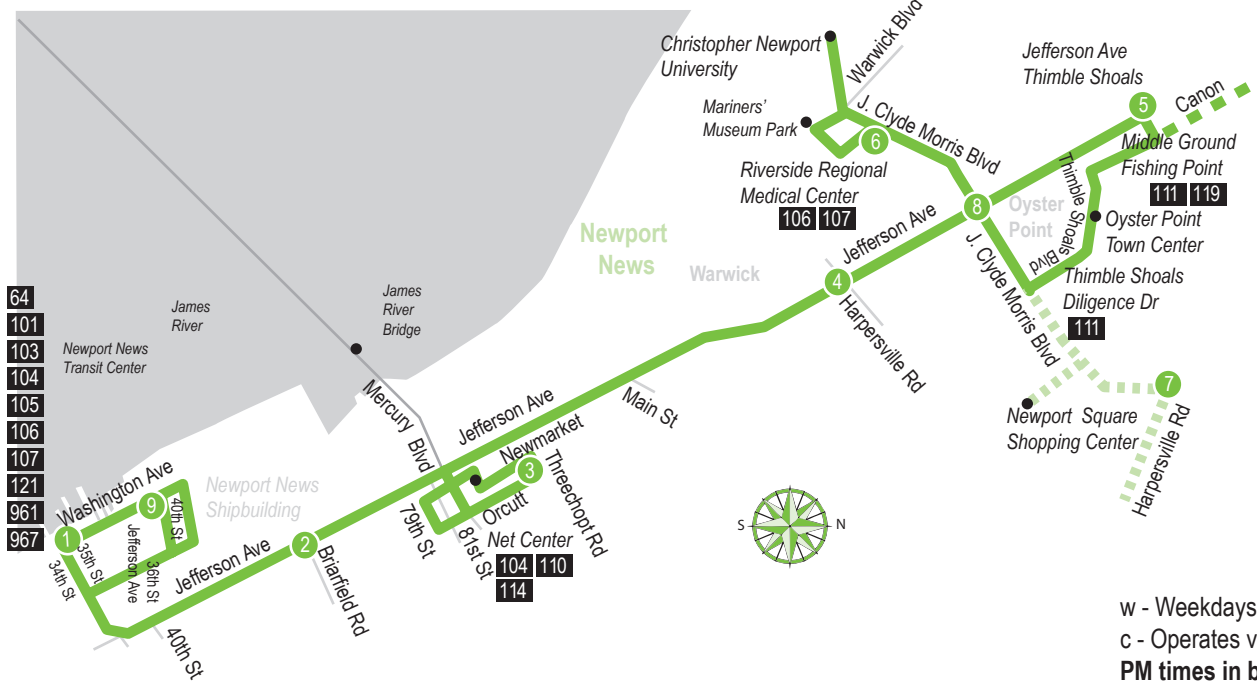

ROUTE 112 Downtown Newport News / CNU / Riverside Hospital

Effective January 30, 2011

LEGEND

- Weekday & Saturday
- Streets
- Time Point
- Connecting Bus Routes
- Canon Trip
- AM only

w - Weekdays Only
c - Operates via Canon Blvd
PM times in bold

MONDAY-SATURDAY:

From Downtown Newport News to Newmarket to Riverside Regional Medical Center

1 Newport News Transit Center	2 Jefferson Ave Briarfield rd	3 Net Center	4 Jefferson Ave Harpersville Rd	5 Middle Ground Fishing Point Dr	6 Riverside Regional Medical Center
5:45	5:52	6:00	6:14	6:25c	6:45
6:00w	6:07w	6:18w	6:24w	6:35w	6:45w
6:15	6:23	6:33	6:45	6:55	7:10
6:45	6:53	7:03	7:15	7:25	7:40
7:15	7:23	7:33	7:45	7:55	8:10
7:45	7:53	8:03	8:15	8:25	8:40
8:15	8:23	8:33	8:45	8:55	9:10
8:45	8:53	9:03	9:15	9:25	9:40
9:15	9:23	9:33	9:45	9:55	10:10
9:45	9:53	10:03	10:15	10:25	10:40
10:15	10:23	10:33	10:45	10:55	11:10
10:45	10:53	11:03	11:15	11:25	11:40
11:15	11:23	11:33	11:45	11:55	12:10
11:45	11:53	12:03	12:15	12:25	12:40
12:15	12:23	12:33	12:45	12:55	1:10
12:45	12:53	1:03	1:15	1:25	1:40
1:15	1:23	1:33	1:45	1:55	2:10
1:45	1:53	2:03	2:15	2:25	2:40
2:15	2:23	2:33	2:45	2:55	3:10
2:45	2:53	3:03	3:15	3:25	3:40
3:00	3:07	3:15	3:25	3:35	3:50
3:15	3:23	3:33	3:45	3:55	4:10
3:45	3:53	4:03	4:15	4:25	4:40
4:15	4:23	4:33	4:45	4:55	5:10
4:45	4:53	5:03	5:15	5:25	5:40
5:15	5:23	5:33	5:45	5:55	6:10
5:45	5:53	6:03	6:15	6:25	6:40
6:15	6:23	6:33	6:45	6:55	7:10
6:45	6:53	7:03	7:15	7:25	7:40
7:15	7:23	7:33	7:45	7:55	8:10
7:45	7:53	8:03	8:15	8:25	8:40
8:45	8:53	9:03	9:15	9:25	9:40
9:45	9:53	10:03	10:15	10:25	10:40
10:45	10:53	11:03	11:15	11:25	11:40

MONDAY-SATURDAY:

From Riverside Regional Medical Center to Newmarket to Downtown Newport News

7 J Clyde Morris Harpersville Rd	8 J Clyde Morris Jefferson Ave	6 Riverside Regional Hospital	5 Middle Ground Fishing Point Dr	4 Jefferson Ave Harpersville Rd	3 NET Center	2 Jefferson Ave Briarfield Rd	9 49th Street Washington Ave	1 Newport News Transit Center
—	—	5:20w	5:25w	5:41w	5:56w	6:04w	—	6:09w
5:31w	5:39w	—	—	5:43w	6:05w	6:12w	6:23w	6:28w
—	—	5:50w	5:58w	6:10w	6:25	6:34	—	6:39
—	—	6:50	6:58	7:10	7:25	7:34	—	7:39
—	—	7:20	7:28	7:40	7:55	8:04	—	8:09
—	—	7:50	7:58	8:10	8:25	8:34	—	8:39
—	—	8:20	8:28	8:40	8:55	9:04	—	9:09
—	—	8:50	8:58	9:10	9:25	9:34	—	9:39
—	—	9:20	9:28	9:40	9:55	10:04	—	10:09
—	—	9:50	9:58	10:10	10:25	10:34	—	10:39
—	—	10:20	10:28	10:40	10:55	11:04	—	11:09
—	—	10:50	10:58	11:10	11:25	11:34	—	11:39
—	—	11:20	11:28	11:40	11:55	12:04	—	12:09
—	—	11:50	11:58	12:10	12:25	12:34	—	12:39
—	—	12:20	12:28	12:40	12:55	1:04	—	1:09
—	—	12:50	12:58	1:10	1:25	1:34	—	1:39
—	—	1:20	1:28	1:40	1:55	2:04	—	2:09
—	—	1:50	1:58	2:10	2:25	2:34	—	2:39
—	—	2:20	2:28	2:40	2:55	3:04	—	3:09
—	—	2:50	2:58	3:10	3:25	3:34	—	3:39
—	—	3:20	3:28	3:40	3:55	4:04	—	4:09
—	—	3:50	3:58	4:10	4:25	4:34	—	4:39
—	—	4:20	4:28	4:40	4:55	5:04	—	5:09
—	—	4:50	4:58	5:10	5:25	5:34	—	5:39
—	—	5:20	5:28	5:40	5:55	6:04	—	6:09
—	—	5:50	5:58	6:10	6:25	6:34	—	6:39
—	—	6:20	6:28	6:40	6:55	7:04	—	7:09
—	—	6:50	6:58	7:10	7:25	7:34	—	7:39
—	—	7:20	7:28	7:40	7:55	8:04	—	8:09
—	—	7:50	7:58	8:10	8:25	8:34	—	8:39
—	—	8:50	8:58	9:10	9:25	9:34	—	9:39
—	—	9:50	9:58	10:10	10:25	10:34	—	10:39
—	—	10:50	10:58	11:10	11:25	11:34	—	11:39
—	—	11:50	11:58	12:10	12:25	12:34	—	12:39

SUNDAY: