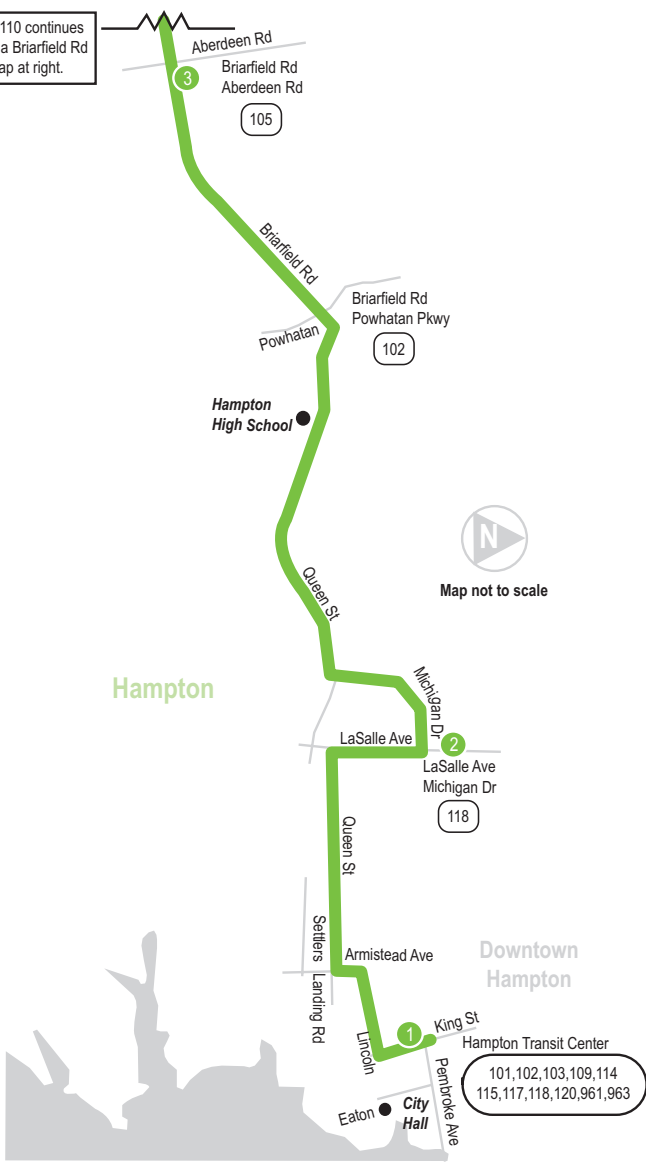

ROUTE 110 Downtown Hampton / Thomas Nelson

Revised January 22, 2012

LEGEND

- Weekday
- Streets
- Time Point
- Connecting Bus Routes

Route 110 continues west via Briarfield Rd. See map at right.

w - Weekday only
PM times in bold

MONDAY-SATURDAY:
From Downtown Hampton to Newmarket to Thomas Nelson Community College

MONDAY-SATURDAY:
From Thomas Nelson Community College to Newmarket to Downtown Hampton

1	2	3	4	5	6	6	5	4	3	2	1
Hampton Roads Transit Center	LaSalle Ave Michigan Dr	Briarfield Rd Aberdeen Rd	NET Center	Big Bethel Rd Todds Ln	Thomas Nelson Community College	Thomas Nelson Community College	Big Bethel Rd Todds Ln	NET Center	Briarfield Rd Aberdeen Rd	LaSalle Ave Michigan Dr	Hampton Roads Transit Center
6:30w	6:40w	6:48w	7:00w	7:07w	7:15w	7:15w	7:23w	7:30w	7:43w	7:53w	8:03w
7:00	7:10	7:20	7:33	7:40	7:50	7:55	8:03	8:10	8:23	8:33	8:43
8:00	8:10	8:20	8:33	8:40	8:50	8:55	9:03	9:10	9:23	9:33	9:43
9:00	9:10	9:20	9:33	9:40	9:48	9:55	10:03	10:10	10:23	10:33	10:43
10:00	10:10	10:20	10:33	10:40	10:48	10:55	11:03	11:10	11:23	11:33	11:43
11:00	11:10	11:20	11:33	11:40	11:48	11:55	12:03	12:10	12:23	12:33	12:43
12:00	12:10	12:20	12:33	12:40	12:48	12:55	1:03	1:10	1:23	1:33	1:43
1:00	1:10	1:20	1:33	1:40	1:48	1:55	2:03	2:10	2:23	2:33	2:43
2:00	2:10	2:20	2:33	2:40	2:48	2:55	3:03	3:10	3:23	3:33	3:43
3:00	3:10	3:20	3:33	3:40	3:50	3:55	4:03	4:10	4:23	4:33	4:43
4:00	4:10	4:20	4:33	4:40	4:50	4:55	5:03	5:10	5:23	5:33	5:43
5:00	5:10	5:20	5:33	5:40	5:50	5:55	6:03	6:10	6:23	6:33	6:43
6:00	6:10	6:20	6:33	6:40	6:50	6:55	7:03	7:10	7:23	7:33	7:43
7:00	7:10	7:20	7:33	7:40	7:50	7:55	8:03	8:10	8:23	8:33	8:43
8:00	8:10	8:20	8:33	8:40	8:50	8:55	9:03	9:10	9:23	9:33	9:43
9:00	9:10	9:20	9:33	9:40	9:50	9:55	10:03	10:10	10:23	10:33	10:43
10:00	10:10	10:20	10:33	10:40	10:50						