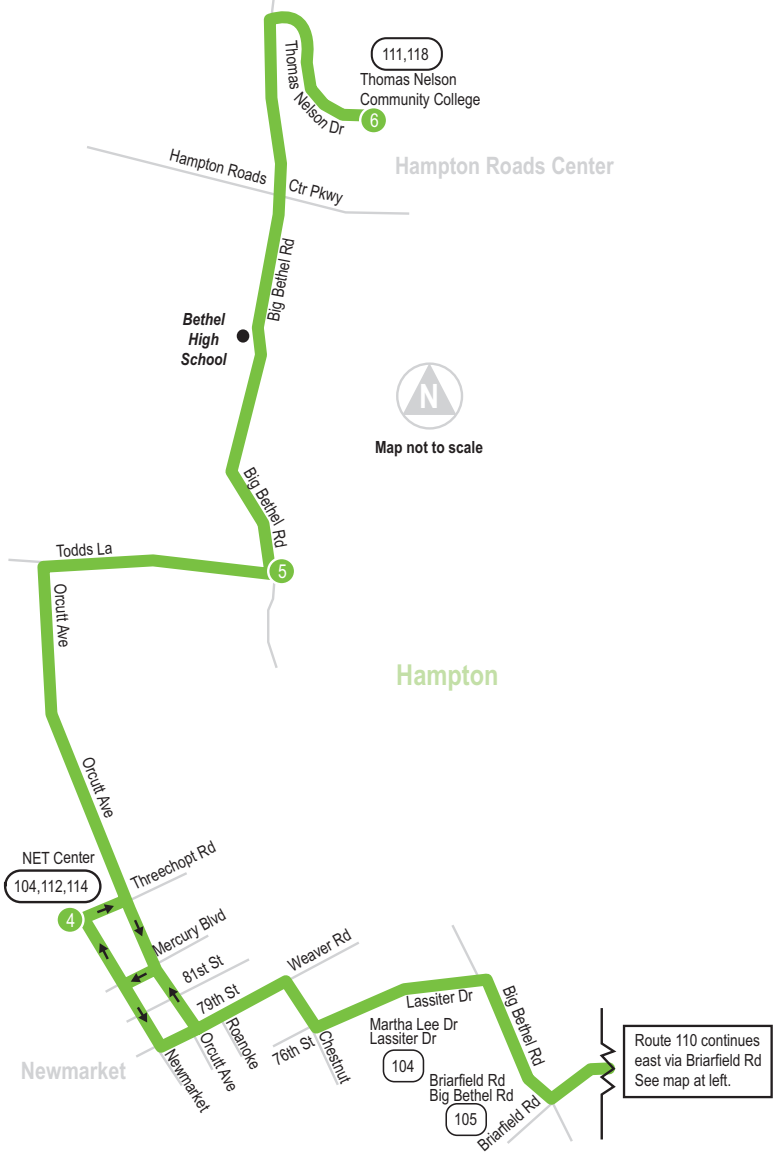

ROUTE 110 Downtown Hampton / Thomas Nelson

Revised January 22, 2012

LEGEND

- Weekday
- Streets
- Time Point
- Connecting Bus Routes

Route 110 continues west via Briarfield Rd. See map at right.

w - Weekday only
PM times in bold

MONDAY-SATURDAY:
From Downtown Hampton to Newmarket to Thomas Nelson Community College

MONDAY-SATURDAY:
From Thomas Nelson Community College to Newmarket to Downtown Hampton

1	2	3	4	5	6	6	5	4	3	2	1
Hampton Roads Transit Center	LaSalle Ave Michigan Dr	Briarfield Rd Aberdeen Rd	NET Center	Big Bethel Rd Todds Ln	Thomas Nelson Community College	Thomas Nelson Community College	Big Bethel Rd Todds Ln	NET Center	Briarfield Rd Aberdeen Rd	LaSalle Ave Michigan Dr	Hampton Roads Transit Center
6:30w	6:40w	6:48w	7:00w	7:07w	7:15w	7:15w	7:23w	7:30w	7:43w	7:53w	8:03w
7:00	7:10	7:20	7:33	7:40	7:50	7:55	8:03	8:10	8:23	8:33	8:43
8:00	8:10	8:20	8:33	8:40	8:50	8:55	9:03	9:10	9:23	9:33	9:43
9:00	9:10	9:20	9:33	9:40	9:48	9:55	10:03	10:10	10:23	10:33	10:43
10:00	10:10	10:20	10:33	10:40	10:48	10:55	11:03	11:10	11:23	11:33	11:43
11:00	11:10	11:20	11:33	11:40	11:48	11:55	12:03	12:10	12:23	12:33	12:43
12:00	12:10	12:20	12:33	12:40	12:48	12:55	1:03	1:10	1:23	1:33	1:43
1:00	1:10	1:20	1:33	1:40	1:48	1:55	2:03	2:10	2:23	2:33	2:43
2:00	2:10	2:20	2:33	2:40	2:48	2:55	3:03	3:10	3:23	3:33	3:43
3:00	3:10	3:20	3:33	3:40	3:50	3:55	4:03	4:10	4:23	4:33	4:43
4:00	4:10	4:20	4:33	4:40	4:50	4:55	5:03	5:10	5:23	5:33	5:43
5:00	5:10	5:20	5:33	5:40	5:50	5:55	6:03	6:10	6:23	6:33	6:43
6:00	6:10	6:20	6:33	6:40	6:50	6:55	7:03	7:10	7:23	7:33	7:43
7:00	7:10	7:20	7:33	7:40	7:50	7:55	8:03	8:10	8:23	8:33	8:43
8:00	8:10	8:20	8:33	8:40	8:50	8:55	9:03	9:10	9:23	9:33	9:43
9:00	9:10	9:20	9:33	9:40	9:50	9:55	10:03	10:10	10:23	10:33	10:43
10:00	10:10	10:20	10:33	10:40	10:50						