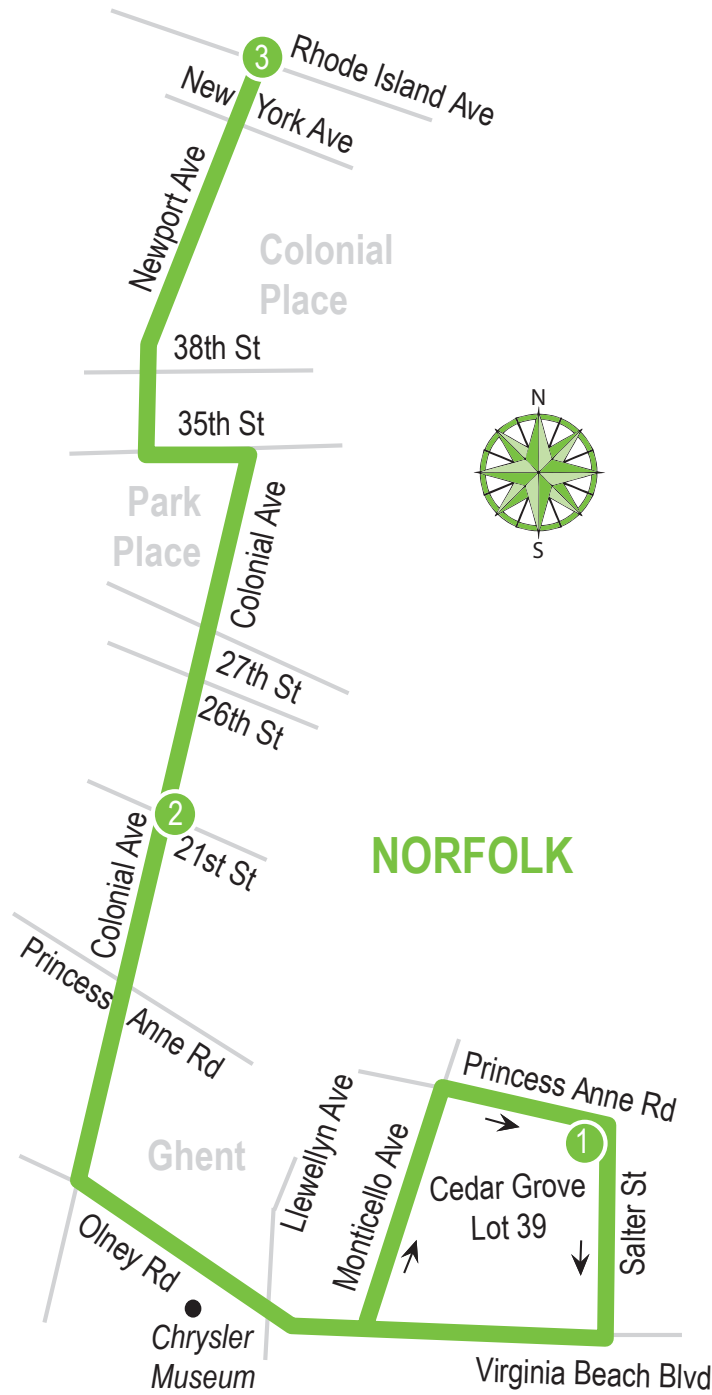

ROUTE 11 Cedar Grove / Colonial Place

Effective July 11, 2010

LEGEND

- Daily Route
- Streets
- Time Point
- Connecting Bus Routes

WEEKDAYS & SATURDAYS: From Cedar Grove to Rhode Island Ave

1 Cedar Grove	2 Colonial Ave 21st St	3 Newport Ave Rhode Island Ave
—	5:51	6:00
6:12	6:21	6:30
6:42	6:51	7:00
7:12	7:21	7:30
7:42	7:53	8:03
8:12	8:23	8:33
8:42	8:53	9:03
9:12	9:21	9:31
9:42	9:51	10:01
10:12	10:21	10:31
10:42	10:51	11:01
11:12	11:21	11:31
11:42	11:51	12:01
12:12	12:21	12:31
12:42	12:51	1:01
1:12	1:21	1:31
1:42	1:51	2:01
2:12	2:21	2:31
2:42	2:53	3:04
3:12	3:23	3:34
3:42	3:53	4:04
4:12	4:23	4:34
4:42	4:53	5:04
5:12	5:23	5:34
5:42	5:53	6:04
6:12	6:21	6:31

PM times in bold

WEEKDAYS & SATURDAYS: From Rhode Island Ave to Cedar Grove

3 Newport Ave Rhode Island Ave	2 Colonial Ave 21st St	1 Cedar Grove
5:39	5:47	5:56
6:09	6:17	6:26
6:39	6:49	6:59
7:09	7:19	7:29
7:39	7:49	7:59
8:09	8:19	8:29
8:39	8:49	8:59
9:09	9:18	9:28
9:39	9:48	9:58
10:09	10:18	10:28
10:39	10:48	10:58
11:09	11:18	11:28
11:39	11:48	11:58
12:09	12:18	12:28
12:39	12:48	12:58
1:09	1:18	1:28
1:39	1:48	1:58
2:09	2:18	2:28
2:39	2:48	2:58
3:09	3:19	3:29
3:39	3:49	3:59
4:09	4:19	4:29
4:39	4:49	4:59
5:09	5:19	5:29
5:39	5:49	5:59
6:09	6:19	6:29
6:39	6:49	6:59

SUNDAYS: From Cedar Grove to Rhode Island Ave

1 Cedar Grove	2 Colonial Ave 21st St	3 Newport Ave Rhode Island Ave
8:18	8:29	8:39
9:18	9:27	9:37
10:18	10:27	10:37
11:18	11:27	11:37
12:18	12:27	12:37
1:18	1:27	1:37
2:18	2:27	2:38
3:18	3:29	3:40
4:18	4:29	4:40
5:18	5:29	5:40
6:18	6:27	6:37

PM times in bold

SUNDAYS: From Rhode Island Ave to Cedar Grove

3 Newport Ave Rhode Island Ave	2 Colonial Ave 21st St	1 Cedar Grove
8:45	8:55	9:05
9:45	9:54	10:04
10:45	10:54	11:04
11:45	11:54	12:04
12:45	12:54	1:04
1:45	1:54	2:04
2:45	2:54	3:04
3:45	3:55	4:04
4:45	4:55	5:04
5:45	5:55	6:04