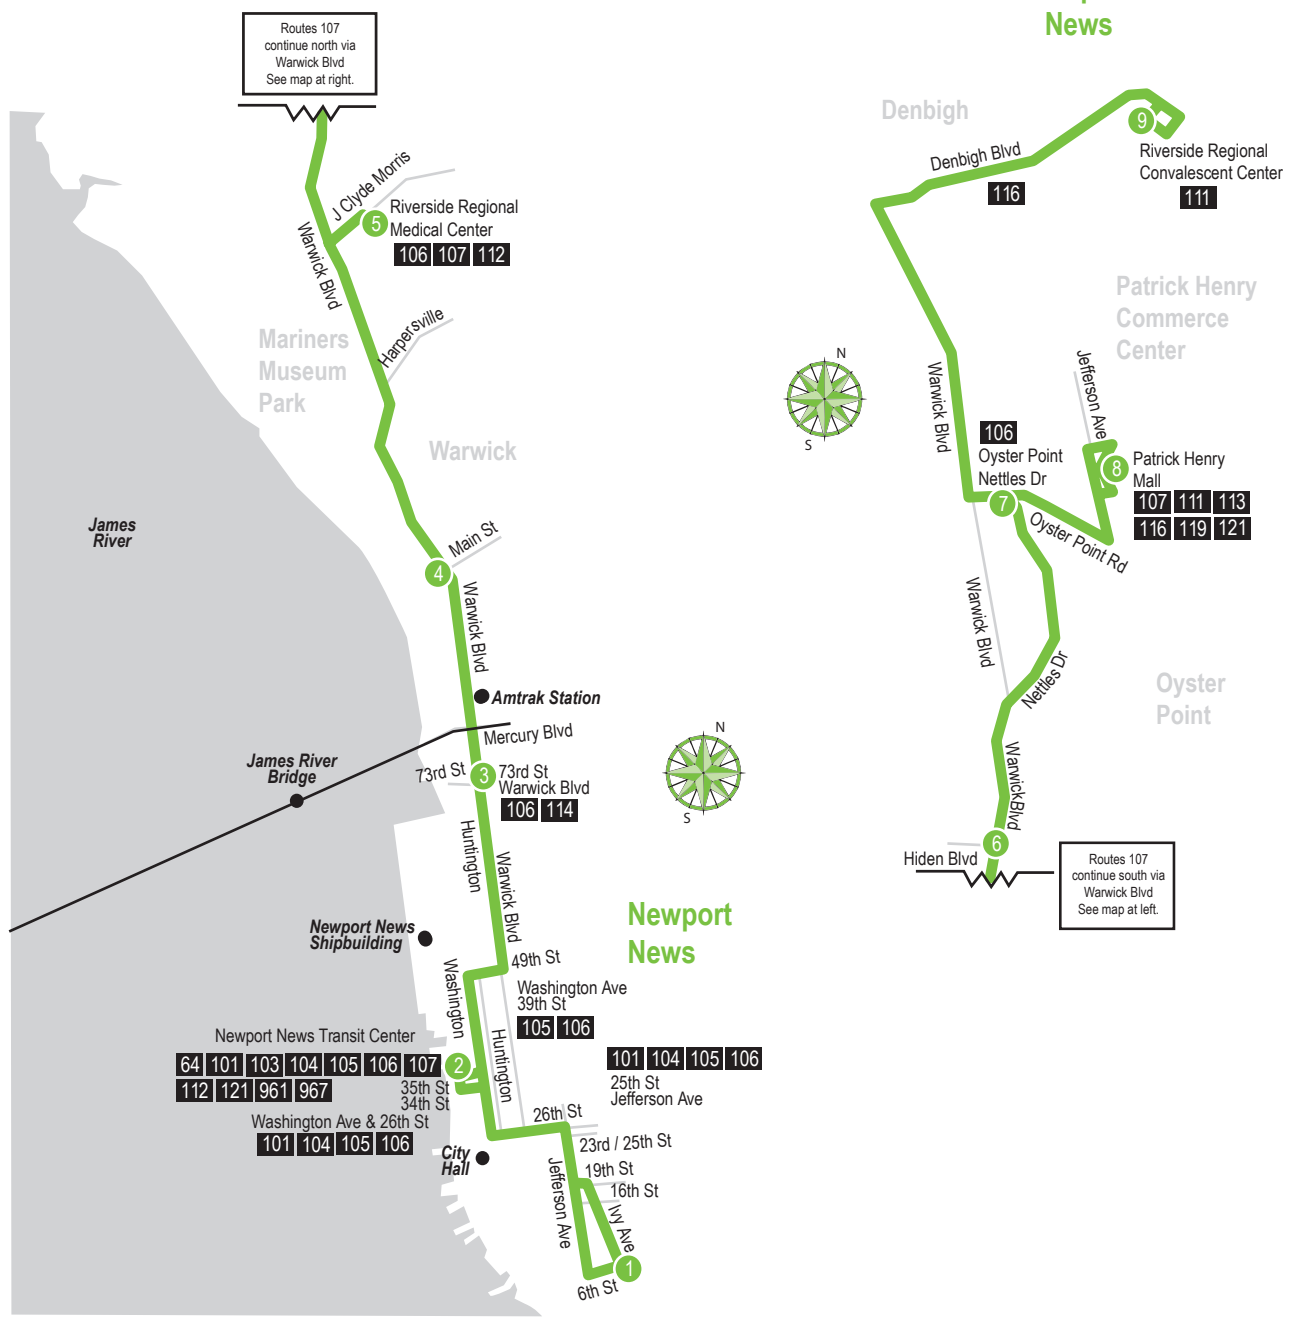

ROUTE 107 Newport News / Warwick Blvd / Denbigh

Revised November 2010

LEGEND

- Route
- Streets
- Time Point
- Connecting Bus Routes

PM times is bold

MONDAY-FRIDAY:

From Riverside Regional Convalescent Center to Riverside Regional Medical Ctr & 6th St & Ivy

MONDAY-FRIDAY:

From 6th St & Ivy to Riverside Regional Medical Ctr to Riverside Regional Convalescent Ctr

9	7	6	5	4	3	2	1
Riverside Regional Convalescent Ctr	Oyster Point Rd Nettles Dr	Hidden Blvd Warwick Blvd	Riverside Regional Medical Ctr	Main St Warwick Blvd	73rd St Warwick Blvd	Newport News Transit Ctr	6th St Ivy Ave
7:15	7:36	7:41	7:50	7:57	8:00	8:15	8:25
8:15	8:36	8:41	8:50	8:57	9:00	9:15	9:25
9:15	9:36	9:41	9:50	9:57	10:00	10:15	10:25
10:15	10:36	10:41	10:50	10:57	11:00	11:15	11:25
11:15	11:36	11:41	11:50	11:57	12:00	12:15	12:25
12:15	12:36	12:41	12:50	12:57	1:00	1:15	1:25
1:15	1:36	1:41	1:50	1:57	2:00	2:15	2:25
2:15	2:36	2:41	2:50	2:57	3:00	3:15	3:25
3:15	3:36	3:41	3:50	3:57	4:00	4:15	4:25
4:15	4:36	4:41	4:50	4:57	5:00	5:15	5:25
5:15	5:36	5:41	5:50	5:57	6:00	6:15	6:25
6:15	6:36	6:41	6:50	6:57	7:00	7:15	7:25
7:15	7:36	7:41	7:50	7:57	8:00	8:15	8:25
8:15	8:36	8:41	8:50	8:57	9:00	9:15	9:25
9:15	9:36	9:41	9:50	9:57	10:00	10:15	10:25
10:15	10:36	10:41	10:50	10:57	11:00	11:15	11:25
11:15	11:36	11:41	11:50	11:57	12:00	12:15	12:25