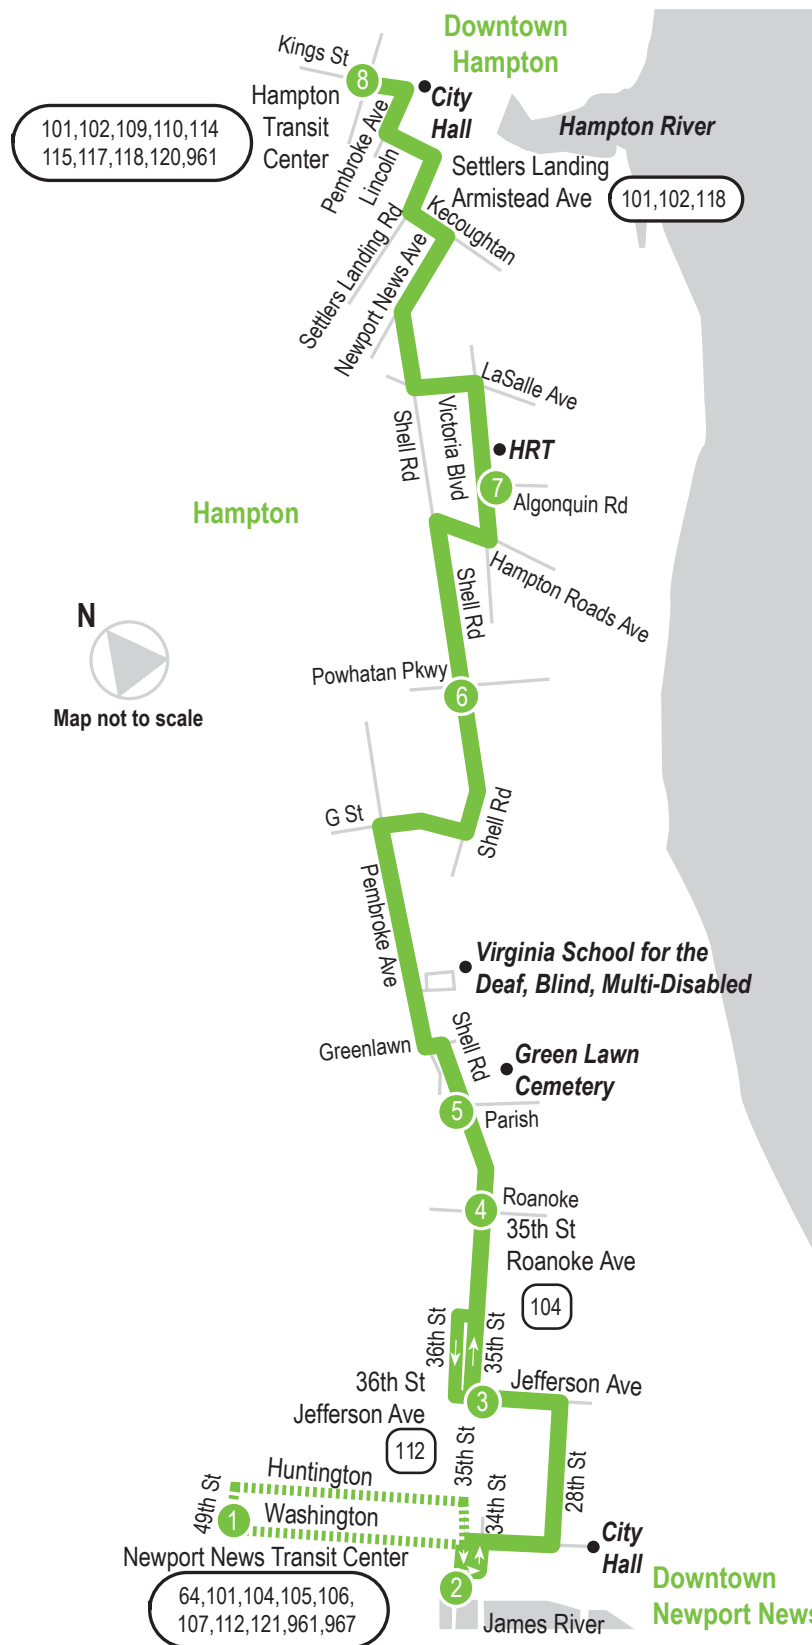

# ROUTE 103 Downtown Newport News / Downtown Hampton

Revised January 22, 2012

**LEGEND**

- Daily Route
- Shipyard Trips
- Streets
- Time Point
- Connecting Bus Routes

w - Weekday Only  
PM times in bold

## MONDAY-SATURDAY

From Newport News Transit Ctr to Pembroke Avenue to Victoria Boulevard to Hampton Transit Ctr

## SUNDAY:

From Newport News Transit Ctr to Pembroke Avenue to Victoria Boulevard to Hampton Transit Ctr