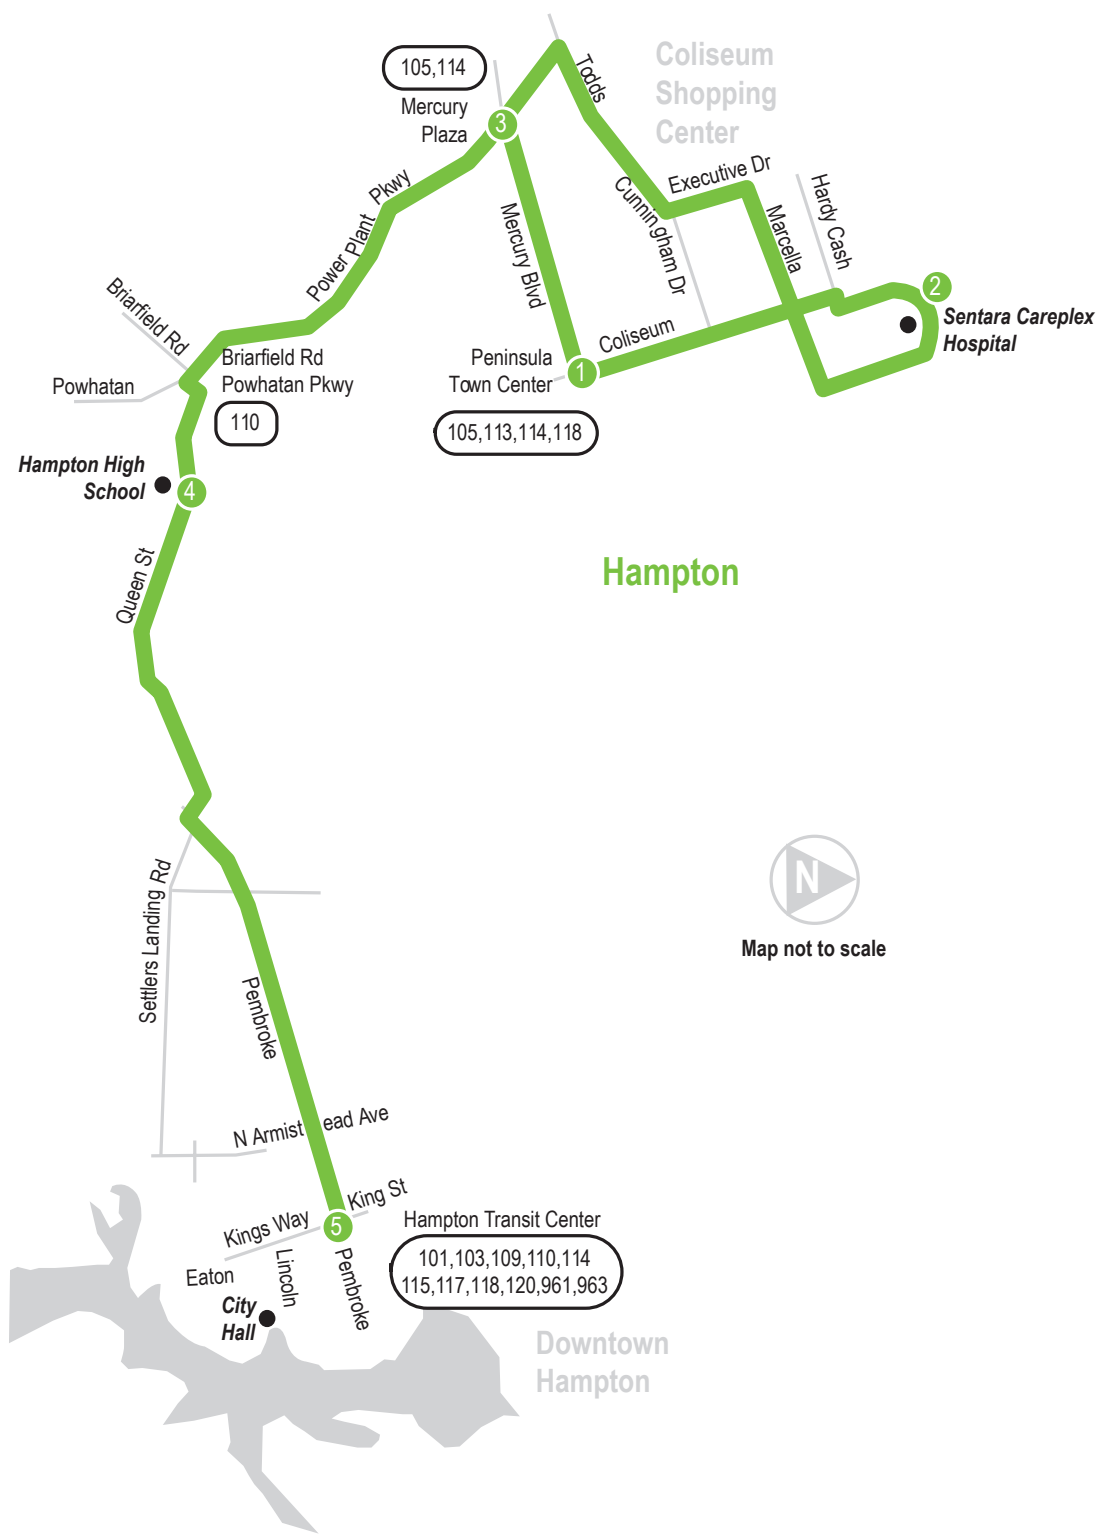

# ROUTE 102 Peninsula Town Center / Queen Street / Downtown Hampton

Effective January 22, 2012

**LEGEND**

- Daily
- Streets
- Time Point
- Connecting Bus Routes

w - Weekday Only  
PM times in bold

## MONDAY-SATURDAY: From Downtown Hampton to Hampton High School to Peninsula Town Center

5	4	3	2	1
Hampton Transit Center	Hampton High School	Mercury Plaza	Sentara Careplex Hospital	Peninsula Town Center
6:19w	6:26w	6:30w	6:44w	6:48w
7:19	7:26	7:30	7:44	7:48
8:19	8:26	8:30	8:44	8:48
9:19	9:26	9:30	9:44	9:48
10:19	10:26	10:30	10:44	10:48
11:19	11:26	11:30	11:44	11:48
<b>12:19</b>	<b>12:26</b>	<b>12:30</b>	<b>12:44</b>	<b>12:48</b>
<b>1:19</b>	<b>1:26</b>	<b>1:30</b>	<b>1:44</b>	<b>1:48</b>
<b>2:19</b>	<b>2:26</b>	<b>2:30</b>	<b>2:44</b>	<b>2:48</b>
<b>3:19</b>	<b>3:26</b>	<b>3:30</b>	<b>3:44</b>	<b>3:48</b>
<b>4:19</b>	<b>4:26</b>	<b>4:30</b>	<b>4:44</b>	<b>4:48</b>
<b>5:19</b>	<b>5:26</b>	<b>5:30</b>	<b>5:44</b>	<b>5:48</b>
<b>6:19</b>	<b>6:26</b>	<b>6:30</b>	<b>6:44</b>	<b>6:48</b>

## SUNDAY: From Downtown Hampton to Hampton High School to Peninsula Town Center

5	4	3	2	1
Hampton Transit Center	Hampton High School	Mercury Plaza	Sentara Careplex Hospital	Peninsula Town Center
8:20	8:25	8:29	8:43	8:47
9:20	9:25	9:29	9:43	9:47
10:20	10:25	10:29	10:43	10:47
11:20	11:25	11:29	11:43	11:47
<b>12:20</b>	<b>12:25</b>	<b>12:29</b>	<b>12:43</b>	<b>12:47</b>
<b>1:20</b>	<b>1:25</b>	<b>1:29</b>	<b>1:43</b>	<b>1:47</b>
<b>2:20</b>	<b>2:25</b>	<b>2:29</b>	<b>2:43</b>	<b>2:47</b>
<b>3:20</b>	<b>3:25</b>	<b>3:29</b>	<b>3:43</b>	<b>3:47</b>
<b>4:20</b>	<b>4:25</b>	<b>4:29</b>	<b>4:43</b>	<b>4:47</b>
<b>5:20</b>	<b>5:25</b>	<b>5:29</b>	<b>5:43</b>	<b>5:47</b>
<b>6:20</b>	<b>6:25</b>	<b>6:29</b>	<b>6:43</b>	<b>6:47</b>