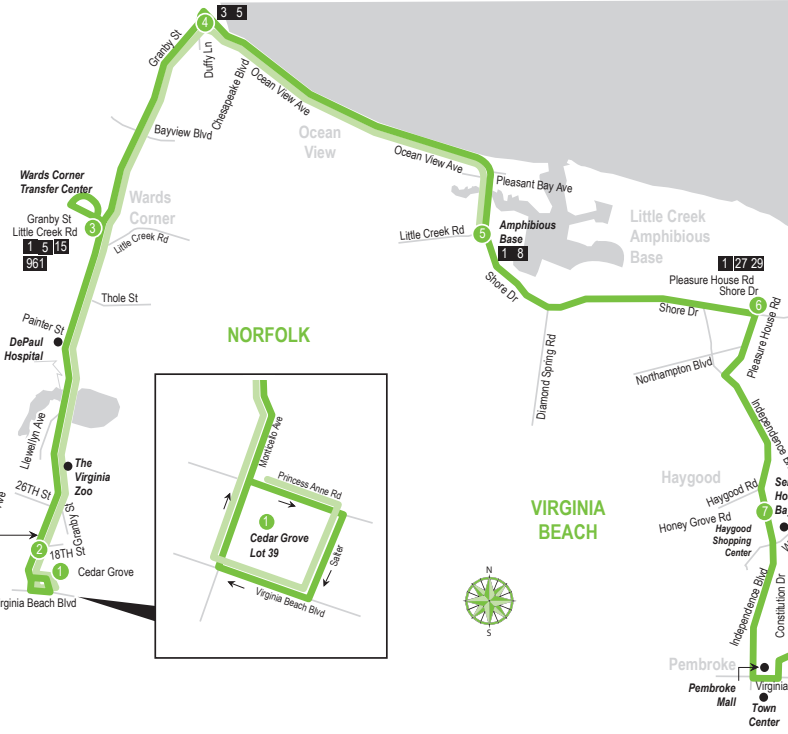

ROUTE 1 Cedar Grove / Pembroke East

Effective October 18, 2009

LEGEND

- Weekday & Saturday
- Sunday
- Streets
- Time Point
- Connecting Bus Routes

MONDAY-FRIDAY: From Cedar Grove to Ocean View to Shore Drive to Pembroke East

SATURDAY: From Pembroke East to Shore Drive to Ocean View to Cedar Grove

	8 Pembroke East	7 Haygood Shopping Ctr	6 Pleasure House Rd Shore Dr	5 Amphibious Base	4 Ocean View Ave Granby St	3 Granby St Little Creek Rd	2 Monticello Ave 18TH St	1 Cedar Grove
A.M.	—	—	—	—	5:50	6:03	6:18	6:20
	—	—	—	6:00	6:20	6:33	6:48	6:50
	6:22	6:33	6:48	7:00	7:20	7:33	7:48	7:50
	—	—	—	7:50	8:10	8:23	8:38	8:40
	7:22	7:33	7:48	8:00	8:20	8:33	8:48	8:50
	—	—	—	8:50	9:10	9:23	9:38	9:40
	8:22	8:33	8:48	9:00	9:20	9:33	9:48	9:50
	—	—	—	9:50	10:10	10:23	10:38	10:40
	9:22	9:						