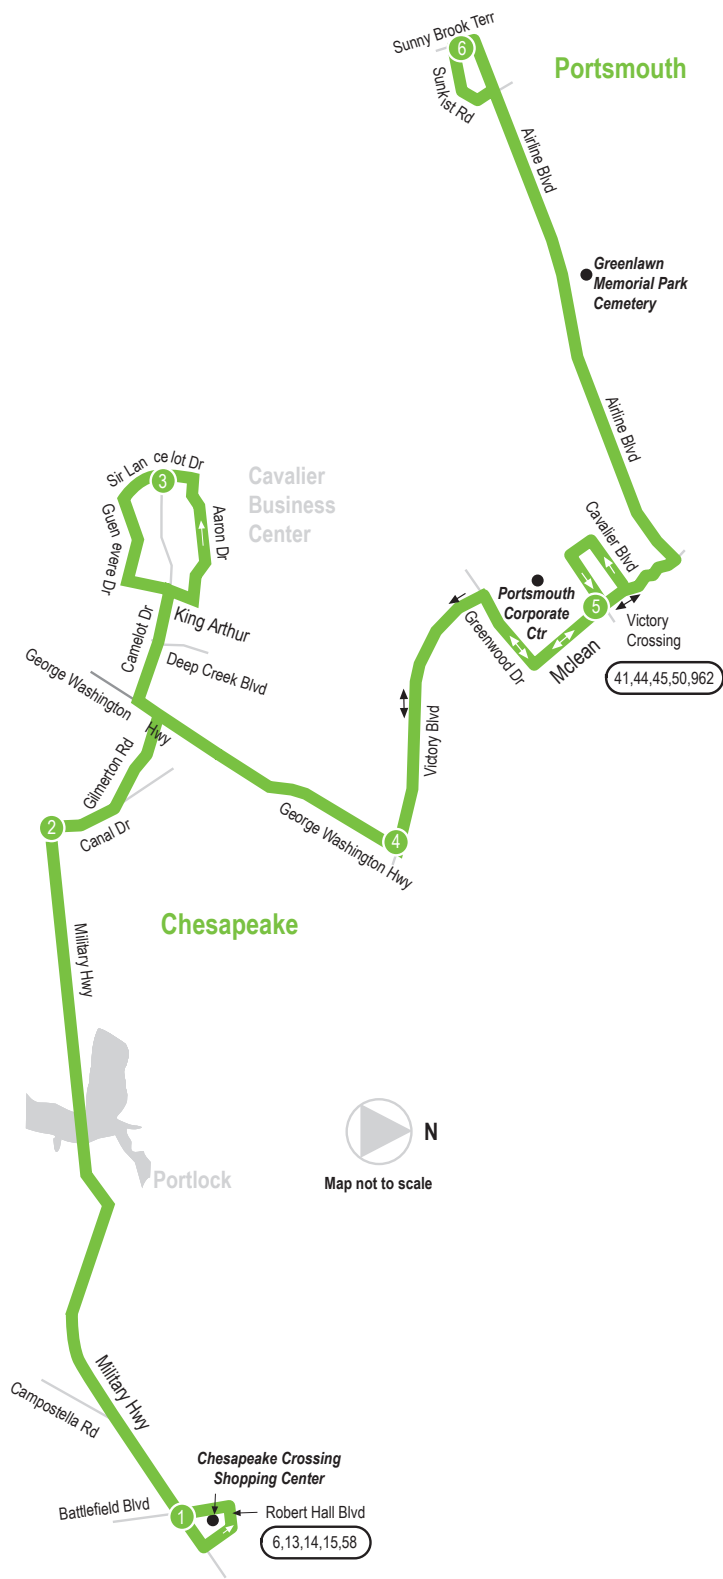

ROUTE 57 Robert Hall Blvd / Airline Blvd

Effective January 22, 2012

LEGEND

- Weekday & Saturday
- Streets
- Time Point
- Connecting Bus Routes

PM times in bold

WEEKDAYS:

From Robert Hall Blvd to Sunkist Rd & Sunny Brook Terr

WEEKDAYS:

From Sunkist Rd & Sunny Brook Terr to Robert Hall Blvd

1	2	3	4	5	6	6	5	4	3	2	1
Robert Hall Blvd	Military Hwy Canal Dr	Sir Lancelot Camelot Blvd	George Washington Victory Blvd	Victory Crossing	Sunkist Rd Sunny Brook Terr	Sunkist Rd Sunny Brook Terr	Victory Crossing	George Washington Victory Blvd	Sir Lancelot Camelot Blvd	Military Hwy Canal Dr	Robert Hall Blvd
6:24	6:35	6:44	6:54	7:03	7:18	6:18	6:33	6:43	6:52	7:03	7:15
7:24	7:35	7:44	7:54	8:03	8:18	7:18	7:33	7:43	7:52	8:03	8:15
8:24	8:35	8:44	8:54	9:02	9:17	8:18	8:33	8:43	8:52	9:02	9:14
9:22	9:34	9:42	9:53	10:02	10:17	9:18	9:33	9:45	9:55	10:04	10:16
10:22	10:34	10:42	10:53	11:02	11:17	10:18	10:33	10:45	10:55	11:04	11:16
11:22	11:34	11:42	11:53	12:02	12:17	11:18	11:33	11:45	11:55	12:04	12:16
12:22	12:34	12:42	12:53	1:02	1:17	12:18	12:33	12:45	12:55	1:04	1:16
1:22	1:34	1:42	1:53	2:02	2:17	1:18	1:33	1:45	1:55	2:04	2:16
2:22	2:34	2:42	2:53	3:02	3:17	2:18	2:33	2:45	2:55	3:04	3:16
3:20	3:32	3:42	3:54	4:02	4:17	3:17	3:32	3:44	3:55	4:05	4:17
4:20	4:32	4:42	4:54	5:02	5:17	4:17	4:32	4:44	4:55	5:05	5:17
5:20	5:32	5:42	5:54	6:02	6:17	5:17	5:32	5:44	5:55	6:05	6:17
6:20	6:32	6:42	6:54	7:02	7:17						

SATURDAYS:

From Robert Hall Blvd to Sunkist Rd & Sunny Brook Terr

SATURDAYS:

From Sunkist Rd & Sunny Brook Terr to Robert Hall Blvd

1	2	3	4	5	6	6	5	4	3	2	1
Robert Hall Blvd	Military Hwy Canal Dr	Sir Lancelot Camelot Blvd	George Washington Victory Blvd	Victory Crossing	Sunkist Rd Sunny Brook Terr	Sunkist Rd Sunny Brook Terr	Victory Crossing	George Washington Victory Blvd	Sir Lancelot Camelot Blvd	Military Hwy Canal Dr	Robert Hall Blvd
6:22	6:35	6:43	6:54	7:03	7:18	6:18	6:32	6:45	6:55	7:04	7:15
7:22	7:35	7:43	7:54	8:03	8:18	7:18	7:32	7:45	7:55	8:04	8:15
8:22	8:35	8:43	8:54	9:03	9:18	8:18	8:32	8:45	8:55	9:04	9:15
9:22	9:35	9:43	9:54	10:02	10:16	9:18	9:32	9:45	9:55	10:04	10:15
10:22	10:34	10:42	10:53	11:02	11:16	10:18	10:33	10:43	10:53	11:03	11:14
11:22	11:34	11:42	11:53	12:02	12:16	11:18	11:33	11:43	11:53	12:03	12:14
12:22	12:34	12:42	12:53	1:02	1:16	12:18	12:33	12:43	12:53	1:03	1:14
1:22	1:34	1:42	1:53	2:02	2:17	1:18	1:33	1:43	1:53	2:03	2:14
2:20	2:35	2:44	2:55	3:03	3:18	2:18	2:33	2:43	2:53	3:03	3:14
3:20	3:35	3:44	3:55	4:03	4:18	3:18	3:33	3:43	3:53	4:03	4:13
4:20	4:35	4:44	4:55	5:03	5:18	4:18	4:33	4:43	4:52	5:01	5:11
5:20	5:35	5:44	5:55	6:03	6:18	5:18	5:33	5:43	5:52	6:01	6:11
6:20	6:35	6:44	6:55	7:03	7:18