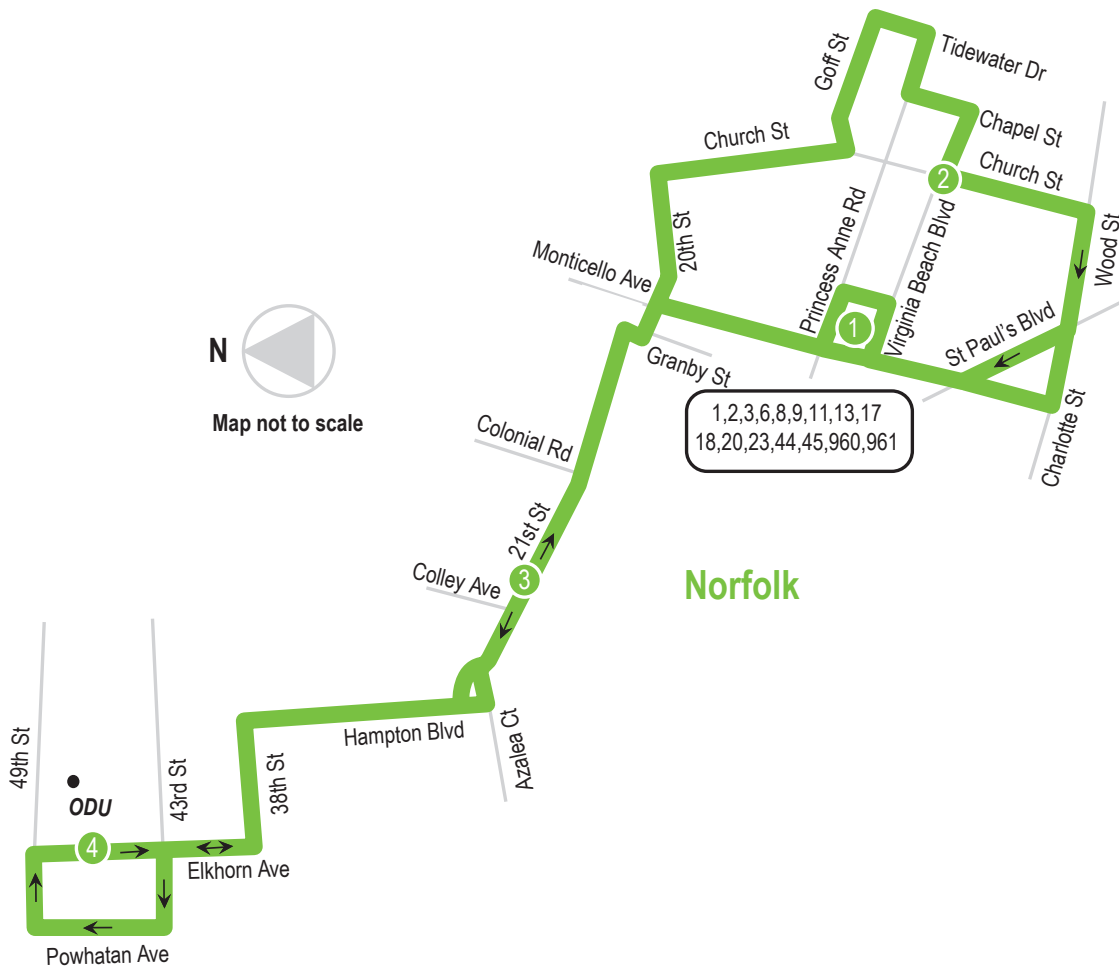

ROUTE 4 ODU / Cedar Grove

Effective January 22, 2012

LEGEND

- Daily Route
- Streets
- Time Point
- Connecting Bus Routes

* Lot 39
PM times in bold

MONDAY-FRIDAY: From Cedar Grove to ODU

MONDAY-FRIDAY: From ODU to Cedar Grove

1 *Cedar Grove	2 Church St Va Beach Blvd	3 Colley Ave 21ST St	4 43RD St Elkhorn Ave	4 43RD St Elkhorn Ave	3 Colley Ave 21ST St	2 Church St Va Beach Blvd	1 *Cedar Grove
6:28	6:39	6:53	7:02	6:00	6:09	6:20	6:30
7:28	7:39	7:53	8:02	7:05	7:14	7:25	7:35
8:28	8:39	8:53	9:02	8:05	8:14	8:25	8:35
9:29	9:38	9:52	10:01	9:05	9:14	9:29	9:39
10:29	10:38	10:52	11:01	10:05	10:14	10:29	10:39
11:29	11:38	11:52	12:01	11:05	11:14	11:29	11:39
12:29	12:38	12:52	1:01	12:05	12:14	12:31	12:41
1:29	1:38	1:52	2:01	1:05	1:14	1:31	1:41
2:28	2:37	2:51	3:00	2:02	2:11	2:28	2:38
3:30	3:40	3:55	4:04	3:02	3:11	3:28	3:38
4:30	4:40	4:55	5:04	4:05	4:14	4:31	4:41
5:30	5:40	5:55	6:03	5:05	5:14	5:31	5:41
6:30	6:38	6:51	6:58	6:05	6:14	6:27	6:37

SATURDAY: From Cedar Grove to ODU

SATURDAY: From ODU to Cedar Grove

1 *Cedar Grove	2 Church St Va Beach Blvd	3 Colley Ave 21ST St	4 43RD St Elkhorn Ave	4 43RD St Elkhorn Ave	3 Colley Ave 21ST St	2 Church St Va Beach Blvd	1 *Cedar Grove
7:34	7:41	7:53	7:59	7:00	7:09	7:20	7:27
8:34	8:41	8:53	8:59	8:00	8:09	8:20	8:27
9:34	9:41	9:53	9:59	9:00	9:09	9:20	9:27
10:34	10:41	10:53	10:59	10:00	10:09	10:23	10:31
11:34	11:42	11:55	12:03	11:00	11:09	11:23	11:31
12:39	12:47	1:00	1:08	12:05	12:14	12:28	12:36
1:30	1:38	1:51	1:59	12:56	1:05	1:19	1:27
2:34	2:42	2:55	3:03	2:00	2:09	2:23	2:31
3:39	3:47	4:00	4:08	3:05	3:14	3:28	3:36
4:34	4:42	4:55	5:03	4:00	4:09	4:20	4:27
5:39	5:47	6:00	6:08	5:05	5:14	5:25	5:32
				6:10	6:19	6:30	6:37

SUNDAY: From Cedar Grove to ODU

SUNDAY: From ODU to Cedar Grove

1 *Cedar Grove	2 Church St Va Beach Blvd	3 Colley Ave 21st St	4 43rd St Elkhorn Ave	4 43rd St Elkhorn Ave	3 Colley Ave 21st St	2 Church St Va Beach Blvd	1 *Cedar Grove
8:34	8:41	8:53	8:59	8:00	8:08	8:19	8:26
9:34	9:41	9:53	9:59	9:00	9:08	9:19	9:26
10:34	10:41	10:53	10:59	10:00	10:09	10:21	10:29
11:34	11:41	11:54	12:01	11:00	11:09	11:21	11:29
12:34	12:41	12:54	1:01	12:02	12:11	12:23	12:31
1:34	1:41	1:54	2:01	1:02	1:11	1:23	1:31
2:34	2:41	2:54	3:01	2:02	2:11	2:23	2:31
3:34	3:41	3:54	4:01	3:02	3:11	3:23	3:31
4:34	4:41	4:54	5:01	4:02	4:10	4:21	4:28
5:34	5:41	5:54	6:01	5:02	5:10	5:21	5:28