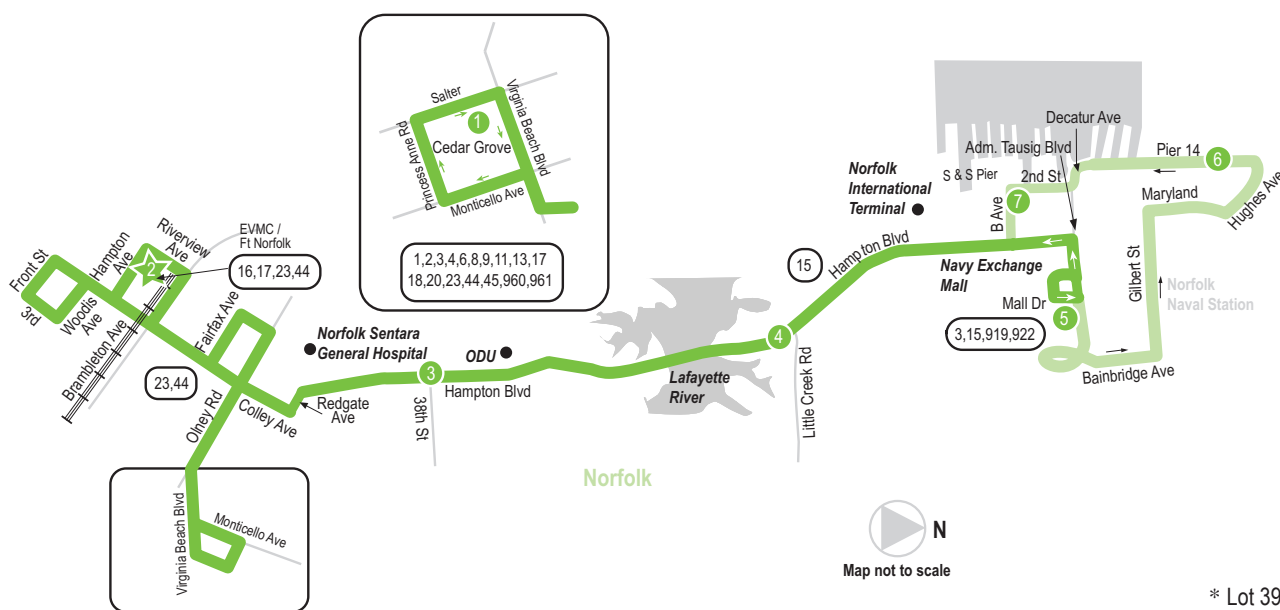

ROUTE 2 Naval Station Norfolk / Hampton Boulevard

Effective January 22, 2012

LEGEND

- Weekday
- Saturday & Sunday only
- Streets
- Time Point
- Connecting Bus Routes
- Light Rail Station
- The Tide

* Lot 39
PM times in bold
f - Friday only

WEEKDAY: From Cedar Grove to Naval Station Norfolk

WEEKDAY: From Naval Station Norfolk to Cedar Grove

1	2	3	4	5	5	4	3	2	1
*Cedar Grove	Ft Norfolk/ EVMC Station	Hampton Blvd 38th St	Hampton Blvd Little Creek Rd	Navy Exchange Mall	Navy Exchange Mall	Hampton Blvd Little Creek Rd	Hampton Blvd 38th St	Ft Norfolk/ EVMC Station	*Cedar Grove
4:53	5:06	5:18	5:26	5:35	5:43	5:52	6:01	6:14	6:28
5:23	5:36	5:48	5:56	6:05	6:13	6:22	6:34	6:47	7:01
5:53	6:08	6:20	6:28	6:37	6:43	6:52	7:04	7:17	7:31
6:13	6:30	6:42	6:50	6:59	7:12	7:21	7:33	7:46	8:00
6:43	7:00	7:12	7:20	7:29	7:38	7:47	7:59	8:12	8:26
7:13	7:30	7:42	7:50	7:59	8:08	8:17	8:29	8:42	8:56
7:43	8:00	8:12	8:20	8:29	8:38	8:47	8:59	9:15	9:28
8:13	8:30	8:42	8:50	8:59	9:08	9:16	9:26	9:42	9:55
8:43	9:00	9:13	9:21	9:30	9:38	9:46	9:56	10:12	10:25
9:13	9:28	9:41	9:49	9:58	10:08	10:16	10:26	10:42	10:55
9:43	9:58	10:11	10:19	10:28	10:38	10:46	10:56	11:12	11:25
10:13	10:28	10:41	10:49	10:58	11:08	11:16	11:26	11:42	11:55
10:43	10:58	11:11	11:19	11:28	11:38	11:46	11:56	12:12	12:25
11:13	11:28	11:41	11:49	11:58	12:08	12:16	12:26	12:42	12:55
11:43	11:58	12:11	12:19	12:28	12:38	12:46	12:56	1:12	1:25
12:13	12:28	12:41	12:49	12:58	1:08	1:16	1:26	1:42	1:55
12:43	12:58	1:11	1:19	1:28	1:38	1:46	1:56	2:12	2:25
1:13	1:28	1:41	1:49	1:58	2:08	2:16	2:26	2:42	2:55
1:43	1:58	2:11	2:19	2:28	2:38	2:46	2:56	3:18	3:33
2:13	2:28	2:41	2:49	2:58	3:08	3:18	3:28	3:52	4:07
2:43	2:58	3:11	3:19	3:28	3:38	3:48	3:58	4:22	4:37
3:13	3:29	3:42	3:50	3:59	4:08	4:18	4:28	4:52	5:07
3:43	3:59	4:12	4:20	4:29	4:38	4:48	4:58	5:22	5:37
4:13	4:29	4:42	4:50	4:59	5:08	5:18	5:28	5:52	6:06
4:43	4:59	5:12	5:20	5:29	5:38	5:48	5:58	6:13	6:26
5:13	5:29	5:42	5:50	5:59	6:08	6:17	6:26	6:40	6:53
5:43	5:59	6:11	6:19	6:28	7:08	7:17	7:26	7:40	7:53
6:23	6:36	6:48	6:56	7:05	8:06	8:15	8:24	8:38	8:51
7:00	7:13	7:25	7:33	7:42	9:06	9:15	9:24	9:38	9:51
8:00	8:13	8:25	8:33	8:42	10:06	10:15	10:24	10:38	10:51
9:00	9:13	9:25	9:33	9:42	11:06f	11:15f	11:24f	11:38f	11:51f
10:00	10:13	10:25	10:33	10:42	12:06f	12:15f	12:24f	12:38f	12:51f
11:00	11:13	11:25	11:33	11:42					
12:00f	12:13f	12:25f	12:33f	12:42f					
1:00f	1:13f	1:25f	1:33f	1:42f					

SATURDAY: From Cedar Grove to Naval Station Norfolk

SATURDAY: From Naval Station Norfolk to Cedar Grove