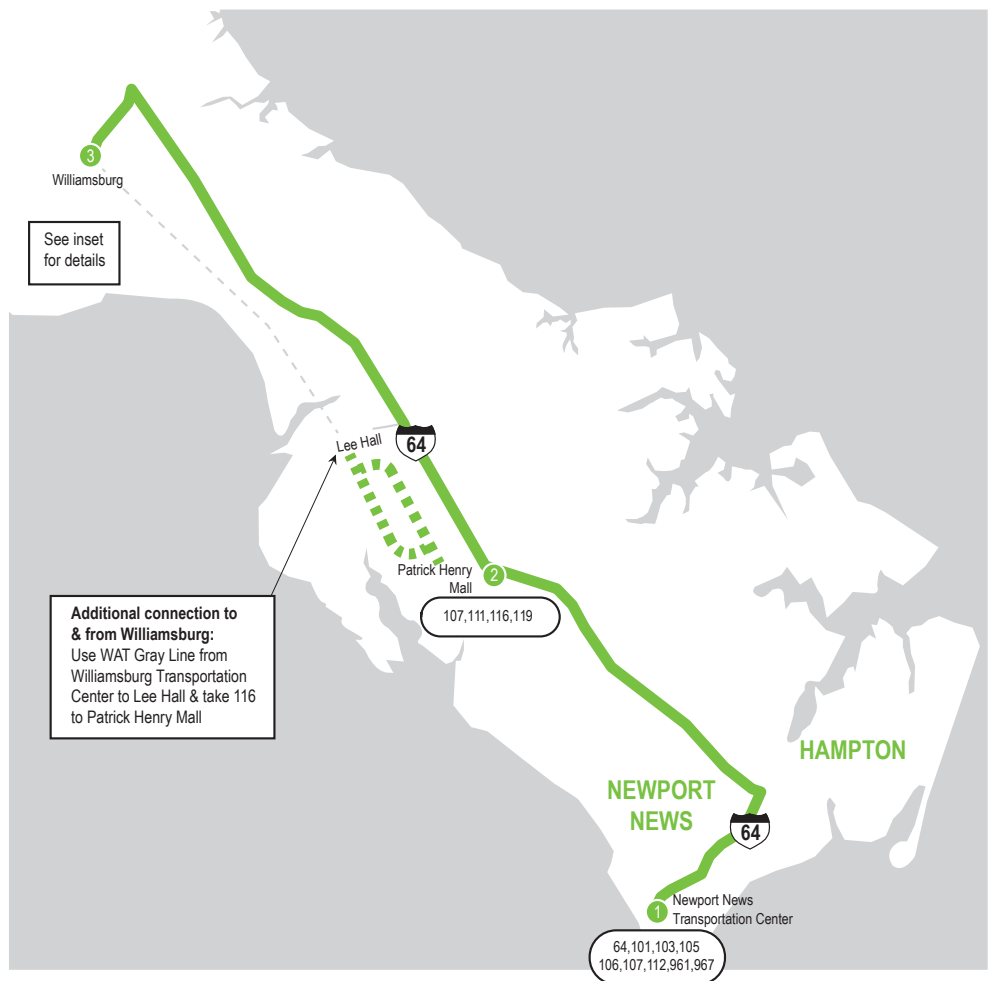

ROUTE 121 Newport News Transportation Center / Williamsburg

Revised January 22, 2012

LEGEND

- Weekday Only
- Streets
- 1 Time Point
- 1 Connecting Bus Routes

PM times in bold

MONDAY - FRIDAY: Newport News Transportation Center to Patrick Henry Mall to Williamsburg Transportation Center

1 Newport News Transportation Ctr	2 Patrick Henry Mall	3 Williamsburg Transportation Ctr
6:15	6:35	7:00
4:00	4:20	4:45

MONDAY - FRIDAY: From Williamsburg Transportation Center to Patrick Henry Mall to Newport News Transportation Center

3 Williamsburg Transportation Ctr	2 Patrick Henry Mall	1 Newport News Transportation Ctr
7:15	7:40	8:00
5:00	5:20	5:45