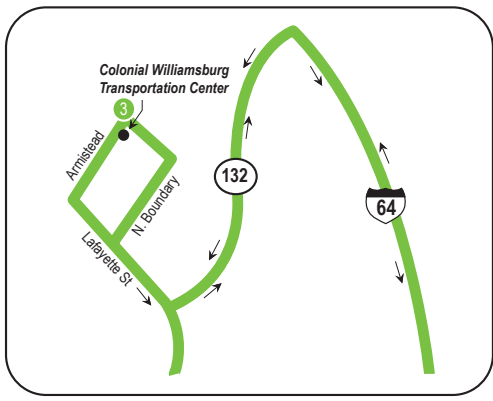

ROUTE 121 Newport News Transportation Center / Williamsburg

Revised January 22, 2012

LEGEND

- Weekday Only
- Streets
- 1 Time Point
- 1 Connecting Bus Routes

PM times in bold

MONDAY - FRIDAY: Newport News Transportation Center to Patrick Henry Mall to Williamsburg Transportation Center

1 Newport News Transportation Ctr	2 Patrick Henry Mall	3 Williamsburg Transportation Ctr
6:15	6:35	7:00
4:00	4:20	4:45

MONDAY - FRIDAY: From Williamsburg Transportation Center to Patrick Henry Mall to Newport News Transportation Center

3 Williamsburg Transportation Ctr	2 Patrick Henry Mall	1 Newport News Transportation Ctr
7:15	7:40	8:00
5:00	5:20	5:45